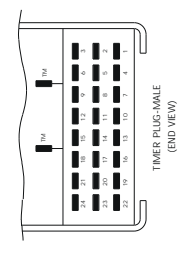

CAUTION: DISCONNECT ELECTRIC CURRENT BEFORE SERVICING

TEMPERATURE SWITCH CIRCUIT	F-H		FF-H		FF-C	
	WASH/RINSE	HOT/COLD	WARM/COLD	COLD/COLD	WARM/WARM(OPT)	
WASH/RINSE	X	O	O	O		
HOT/COLD		X	X	X		
COLD/COLD			O	O		X
WARM/WARM(OPT)					O	X

O=OPEN X=CLOSED
(OPT)-OPTIONAL ON SOME MODELS