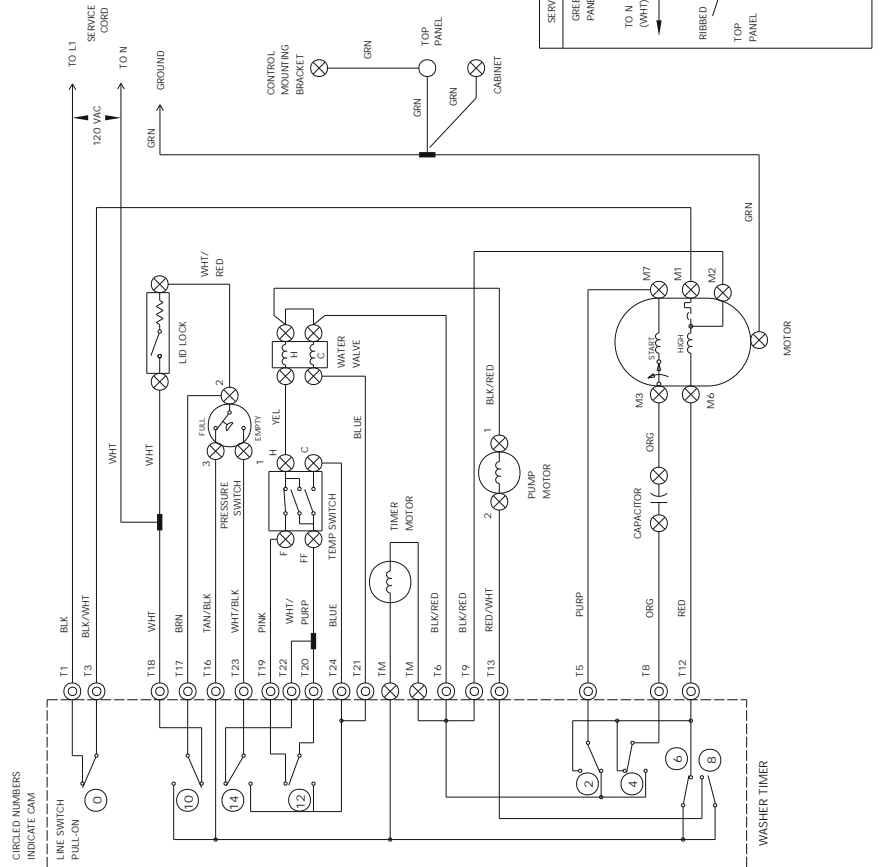

CAUTION: DISCONNECT ELECTRIC CURRENT BEFORE SERVICING

TEMPERATURE SWITCH CIRCUIT	F-H		FF-H		FF-C	
	WASH/RINSE	HOT/COLD	WARM/COLD	COLD/COLD	WARM/WARM(OPT)	
WASH/RINSE	X	O	O	O		
HOT/COLD		X	X	X		
COLD/COLD			O	O		X
WARM/WARM(OPT)					O	X

O=OPEN X=CLOSED
(OPT)-OPTIONAL ON SOME MODELS