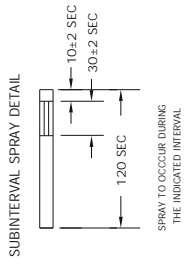

CAUTION: DISCONNECT ELECTRIC CURRENT BEFORE SERVICING

TEMPERATURE SWITCH CIRCUIT	F-H		FF-H		FF-C	
	WASH/RINSE	HOT/COLD	WARM/COLD	COLD/COLD	WARM/WARM(OPT)	
WASH/RINSE	X	O	O	O		
HOT/COLD		X	X	X		
COLD/COLD			O	O		X
WARM/WARM(OPT)					O	X

O=OPEN X=CLOSED
(OPT)-OPTIONAL ON SOME MODELS