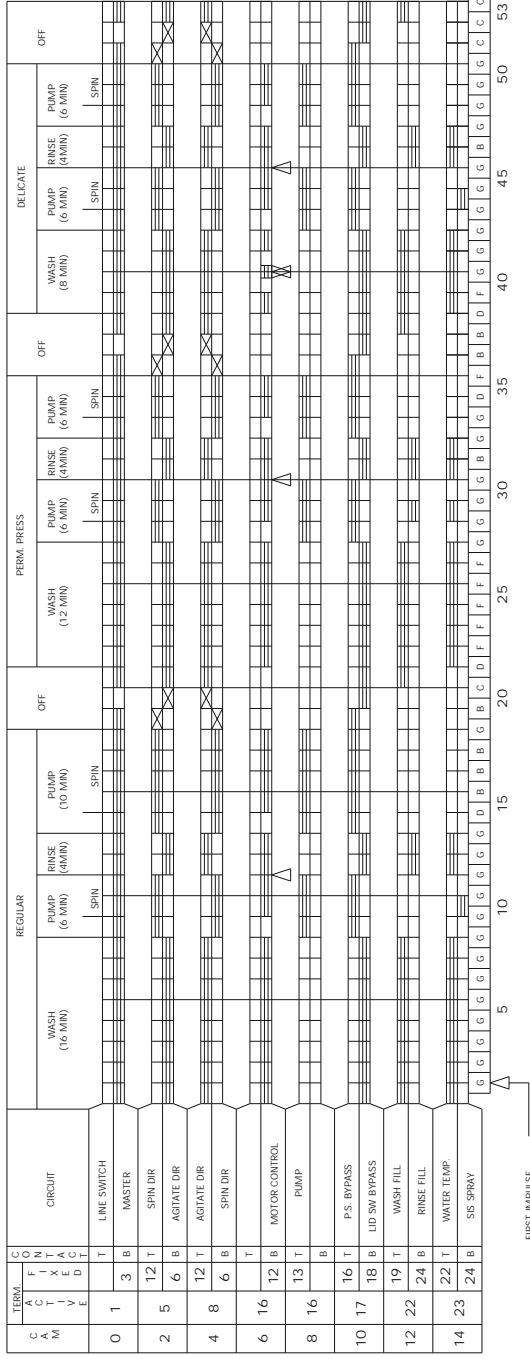

CAUTION: DISCONNECT ELECTRIC CURRENT BEFORE SERVICING

TEMPERATURE SWITCH CIRCUIT	F-H		FF-H		FF-C	
	WASH/RINSE	HOT/COLD	WARM/COLD	COLD/COLD	WARM/WARM(OPT)	
WASH/RINSE	X	O	O	O		
HOT/COLD		X	X	X		
COLD/COLD			O	O		X
WARM/WARM(OPT)					O	X

O=OPEN X=CLOSED
(OPT)-OPTIONAL ON SOME MODELS