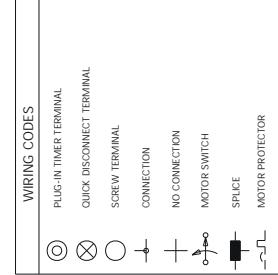

CAUTION: DISCONNECT ELECTRIC CURRENT BEFORE SERVICING

TEMPERATURE SWITCH CIRCUIT	F-H		FF-H		FF-C	
	WASH/RINSE	HOT/COLD	WARM/COLD	COLD/COLD	WARM/WARM(OPT)	
WASH/RINSE	X	O	O	O		
HOT/COLD		X	X	X		
COLD/COLD			O	O		X
WARM/WARM(OPT)					O	X