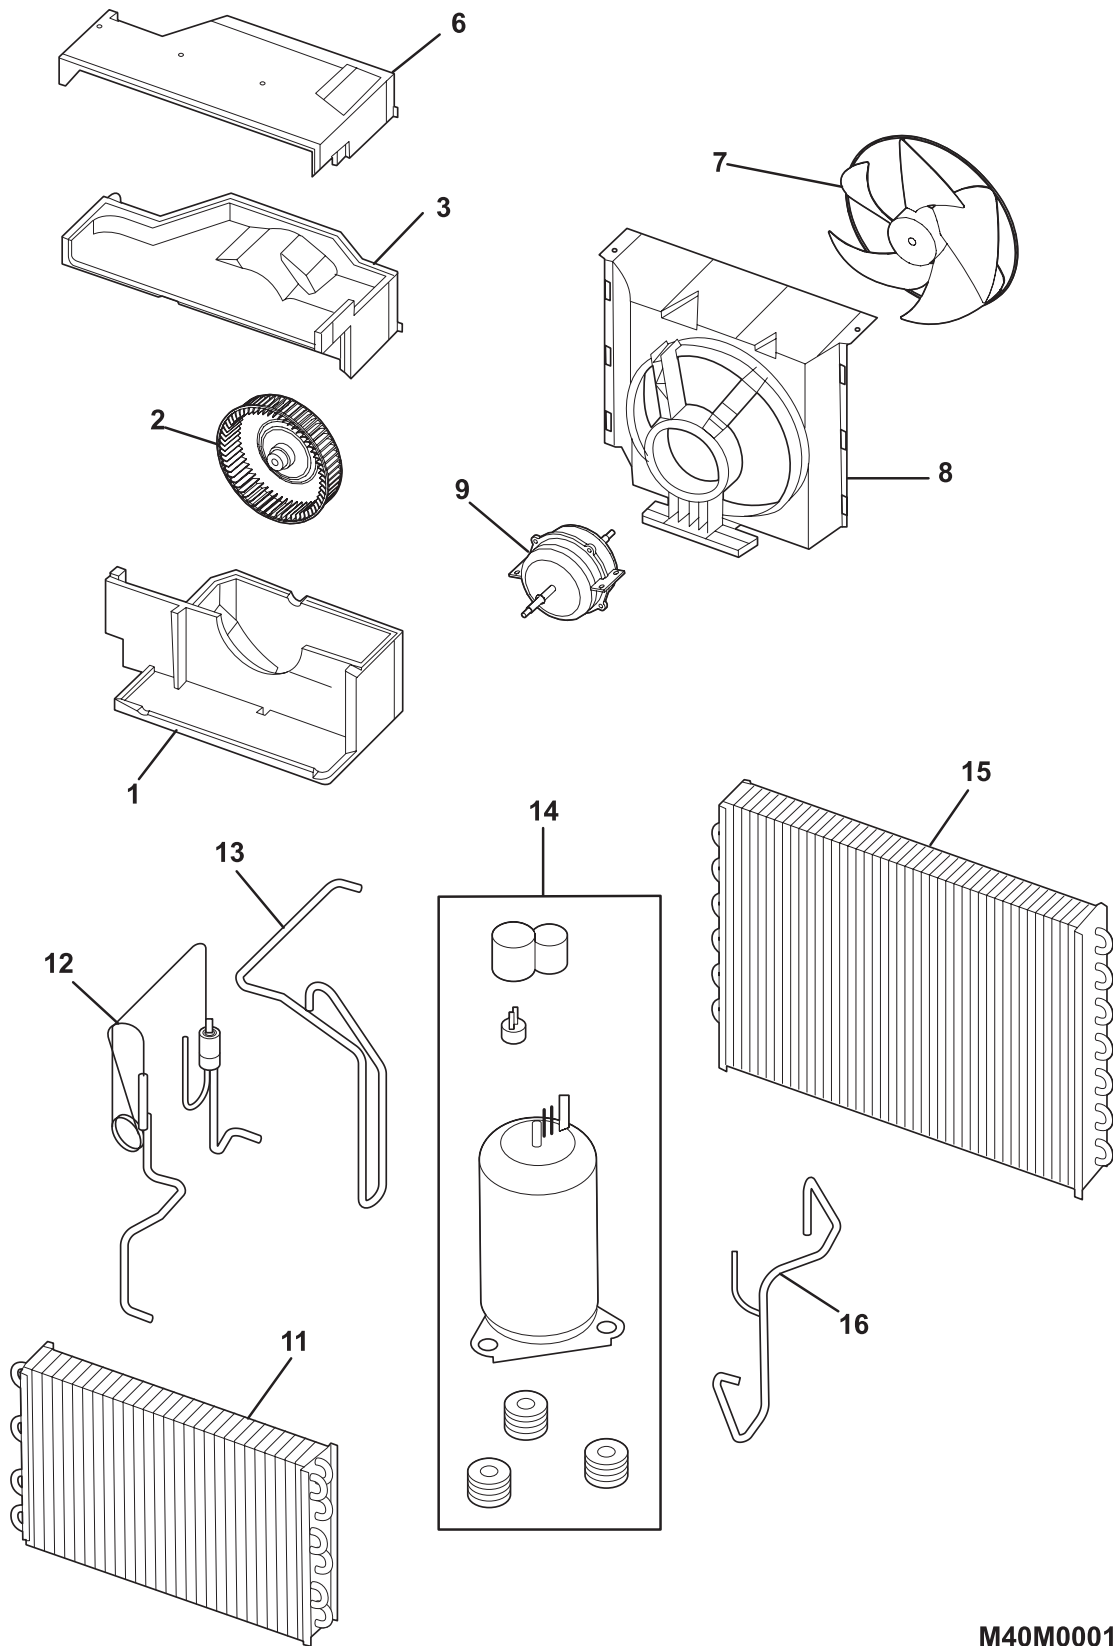

CABINET, FRONT, CONTROLS

Model Index: A FAA055N7A (FAA055N7A1)
B FAA055N7A (FAA055N7A2)

POS. NO	PART NO.		DESCRIPTION
1	5304437072	A -	Base, unit chassis
1	5304437073	- B	Base, unit chassis
2	5304437068	A B	Rail, shutter track, bottom
3	5304437055	A B	Frame, shutter panel, LH
4	5304437052	A B	Retainer, shutter lock
5	5304437053	A B	Shutter, accordian panel
6	5304437057	A B	Retainer, shutter mount, cabinet sides
7	5304437071	A B	Cabinet, wrapper/sleeve
8	5304437069	A B	Rail, shutter track, top
9	5304437054	A B	Frame, shutter panel, RH
10	5304437063	A B	Front Assembly, complete panel, includes
11	5304437059	A B	Panel, front grille, tilt-out
12	5304437062	A B	Filter, air, plastic frame
13	5304437058	A B	Frame, front assembly
14	5304437061	A B	Louver, horizontal
15	5304437060	A B	Louver, vertical
17	5304436536	A B	Enclosure, control, pcb display
17	5304436541	A B	Control Panel, display, electronic
18 #	5304437074	A B	PC Board, display/input
19	5304437066	A B	Panel, ctrl mtg board
20 #	5304436532	A B	PC Board, control/power
21 #	5304436543	A B	Sensor, ambient temp
22 #	5304436542	A B	Sensor, evap temp, defrost
23	5304436530	A B	Strap, capacitor mtg.
24 #	5304437110	A B	Capacitor
25	5304437070	A B	Control Box
26 #	5304436595	A B	Remote Control, transmitter
27 #	5304436529	A B	Ionizer

COOLING & AIR FLOW SYSTEMS

M40M0001