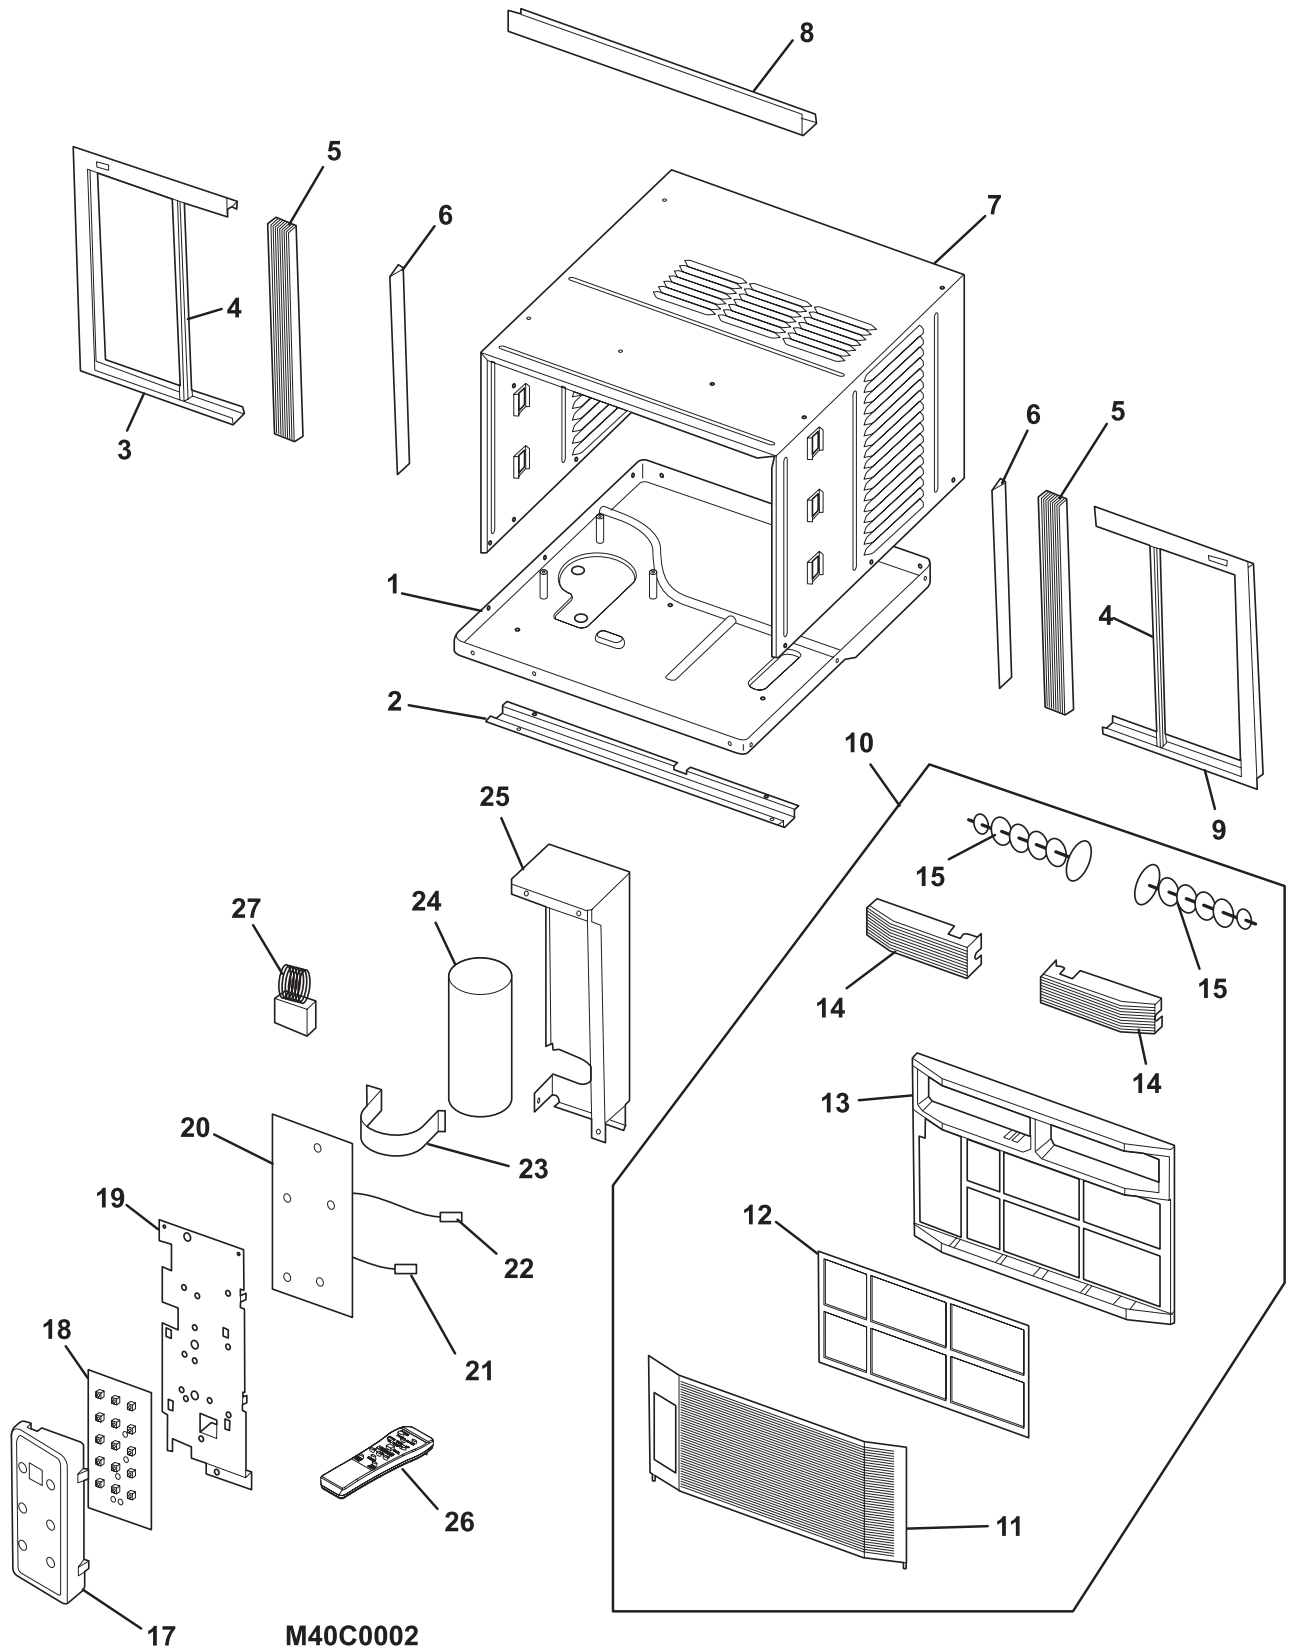

CABINET, FRONT, CONTROLS

CABINET, FRONT, CONTROLS

Model Index: A FAA055N7A (FAA055N7A1)
 B FAA055N7A (FAA055N7A2)

POS. NO	PART NO.		DESCRIPTION
1	5304437072	A -	Base, unit chassis
1	5304437073	- B	Base, unit chassis
2	5304437068	A B	Rail, shutter track, bottom
3	5304437055	A B	Frame, shutter panel, LH
4	5304437052	A B	Retainer, shutter lock
5	5304437053	A B	Shutter, accordian panel
6	5304437057	A B	Retainer, shutter mount, cabinet sides
7	5304437071	A B	Cabinet, wrapper/sleeve
8	5304437069	A B	Rail, shutter track, top
9	5304437054	A B	Frame, shutter panel, RH
10	5304437063	A B	Front Assembly, complete panel, includes
11	5304437059	A B	Panel, front grille, tilt-out
12	5304437062	A B	Filter, air, plastic frame
13	5304437058	A B	Frame, front assembly
14	5304437061	A B	Louver, horizontal
15	5304437060	A B	Louver, vertical
17	5304436536	A B	Enclosure, control, pcb display
17	5304436541	A B	Control Panel, display, electronic
18 #	5304437074	A B	PC Board, display/input
19	5304437066	A B	Panel, ctrl mtg board
20 #	5304436532	A B	PC Board, control/power
21 #	5304436543	A B	Sensor, ambient temp
22 #	5304436542	A B	Sensor, evap temp, defrost
23	5304436530	A B	Strap, capacitor mtg.
24 #	5304437110	A B	Capacitor
25	5304437070	A B	Control Box
26 #	5304436595	A B	Remote Control, transmitter
27 #	5304436529	A B	Ionizer