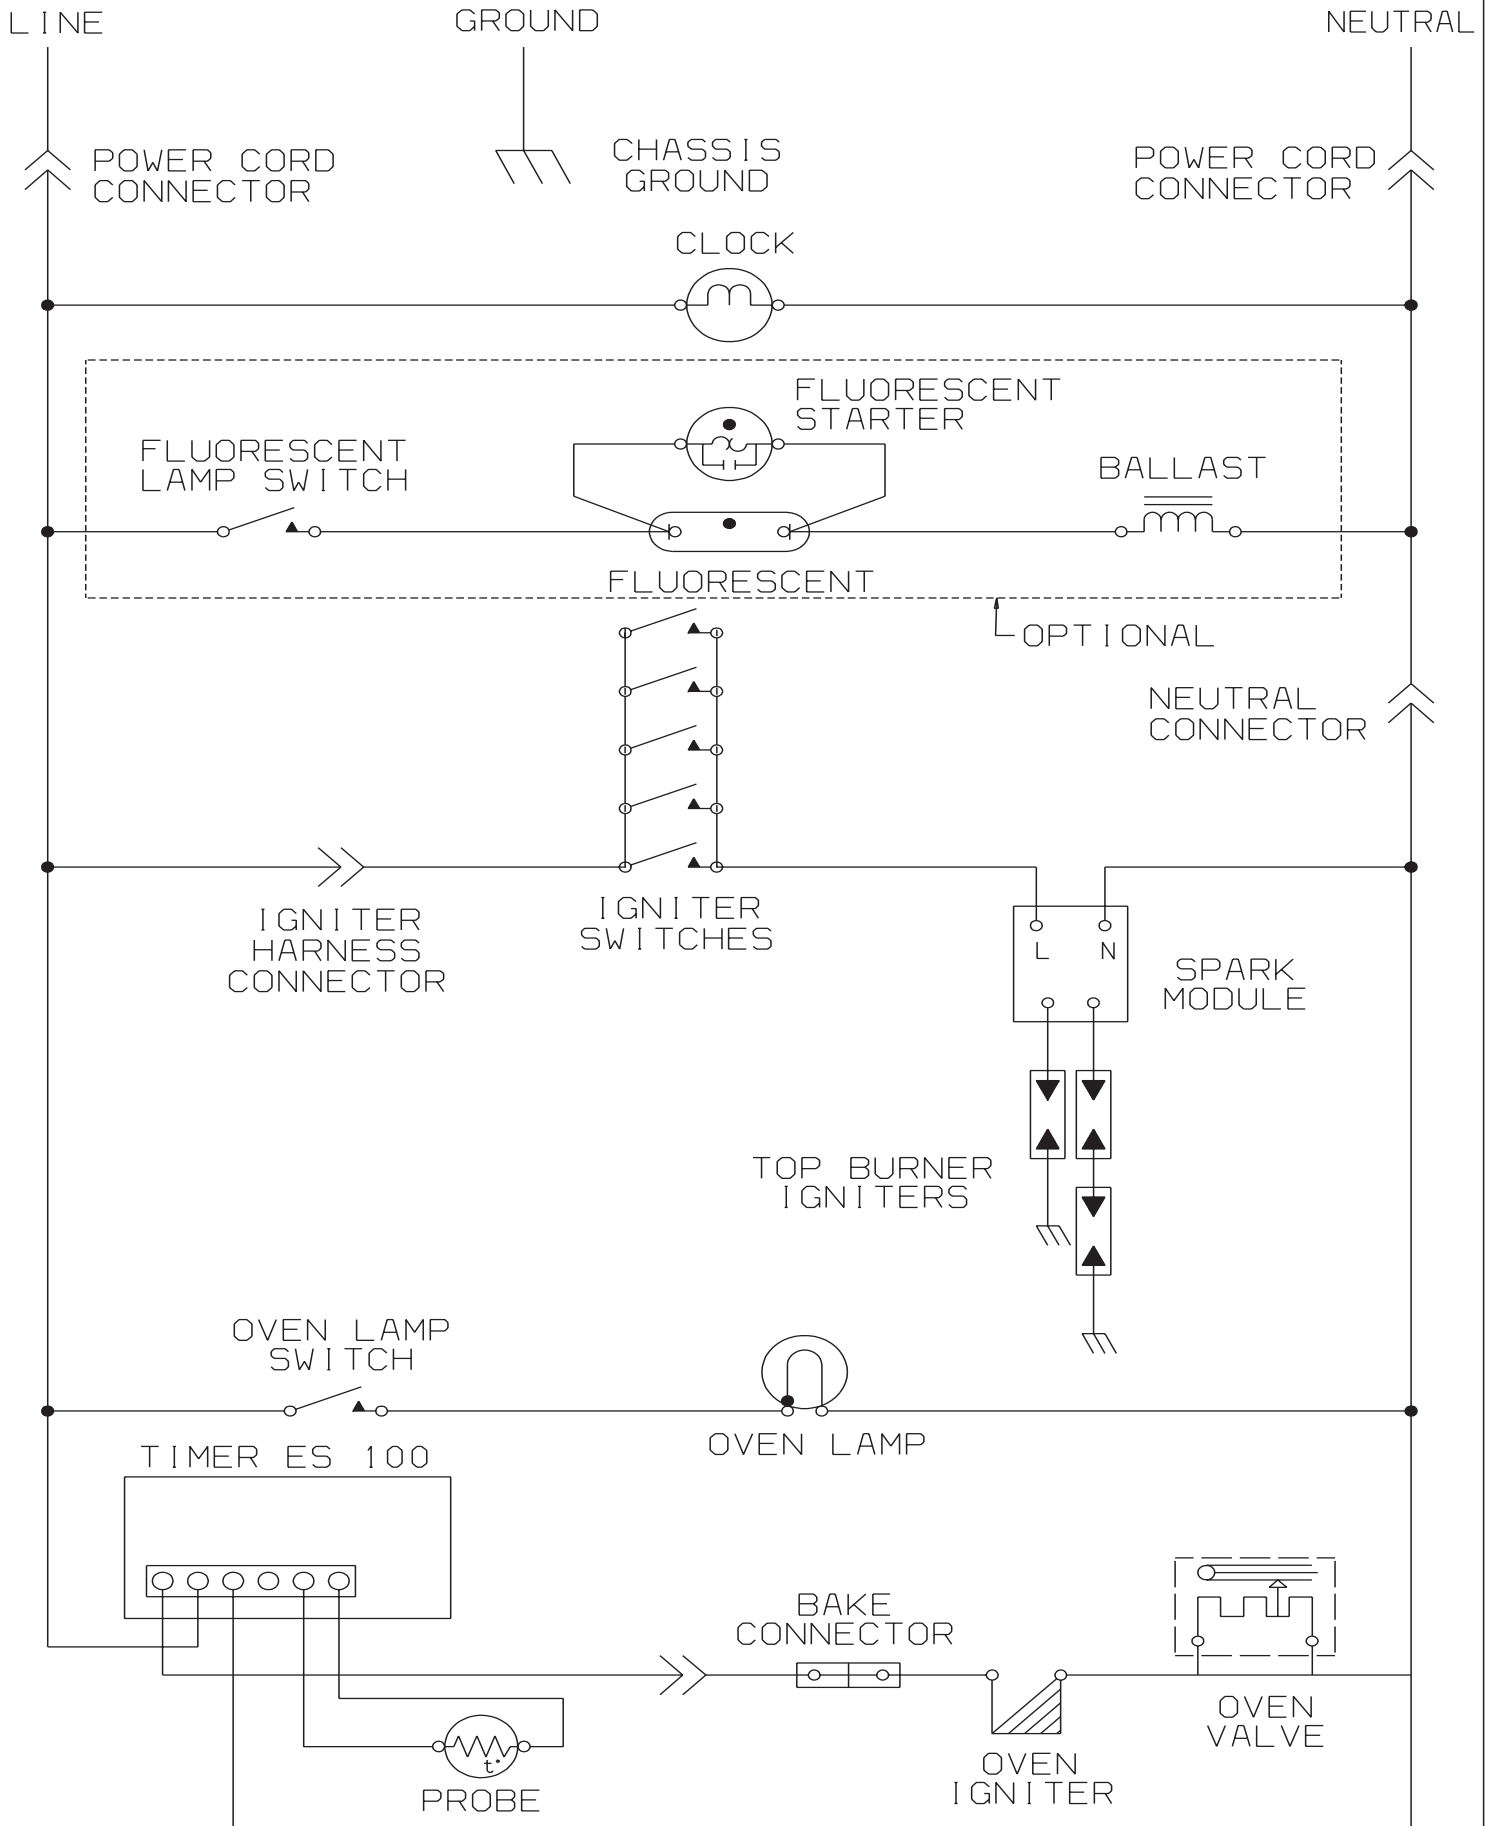

**CAUTION:**  
 LABEL ALL WIRES PRIOR TO DISCONNECTION WHEN SERVICING CONTROLS.  
 WIRINGS ERROR CAN CAUSE IMPROPER AND DANGEROUS OPERATION.  
 VERIFY PROPER OPERATION AFTER SERVICING.

**WARNING**  
 DISCONNECT POWER  
 BEFORE SERVICING UNIT

TRACER WIRE: WIRE COLOR NOTED FIRST,  
 STRIPE NEXT.  
 EXAMPLE: GREEN WIRE WITH YELLOW STRIPE

G/Y-8

COLOR CODE	
B . - BLACK	P . - PINK
BL. - BLUE	PR. - PURPLE
BR. - BROWN	R. - RED
C . - COPPER	T . - TAN
G. - GREEN	V. - VIOLET
GY. - GREY	W. - WHITE
O. - ORANGE	Y. - YELLOW

2	18	125	3173
1	20	125	3173
WIRE	GAGE	TEMP °C	UL STYLE

318045811 REV. A

**CAUTION:**  
 LABEL ALL WIRES PRIOR TO DISCONNECTION WHEN SERVICING CONTROLS.  
 WIRINGS ERROR CAN CAUSE IMPROPER AND DANGEROUS OPERATION.  
 VERIFY PROPER OPERATION AFTER SERVICING.