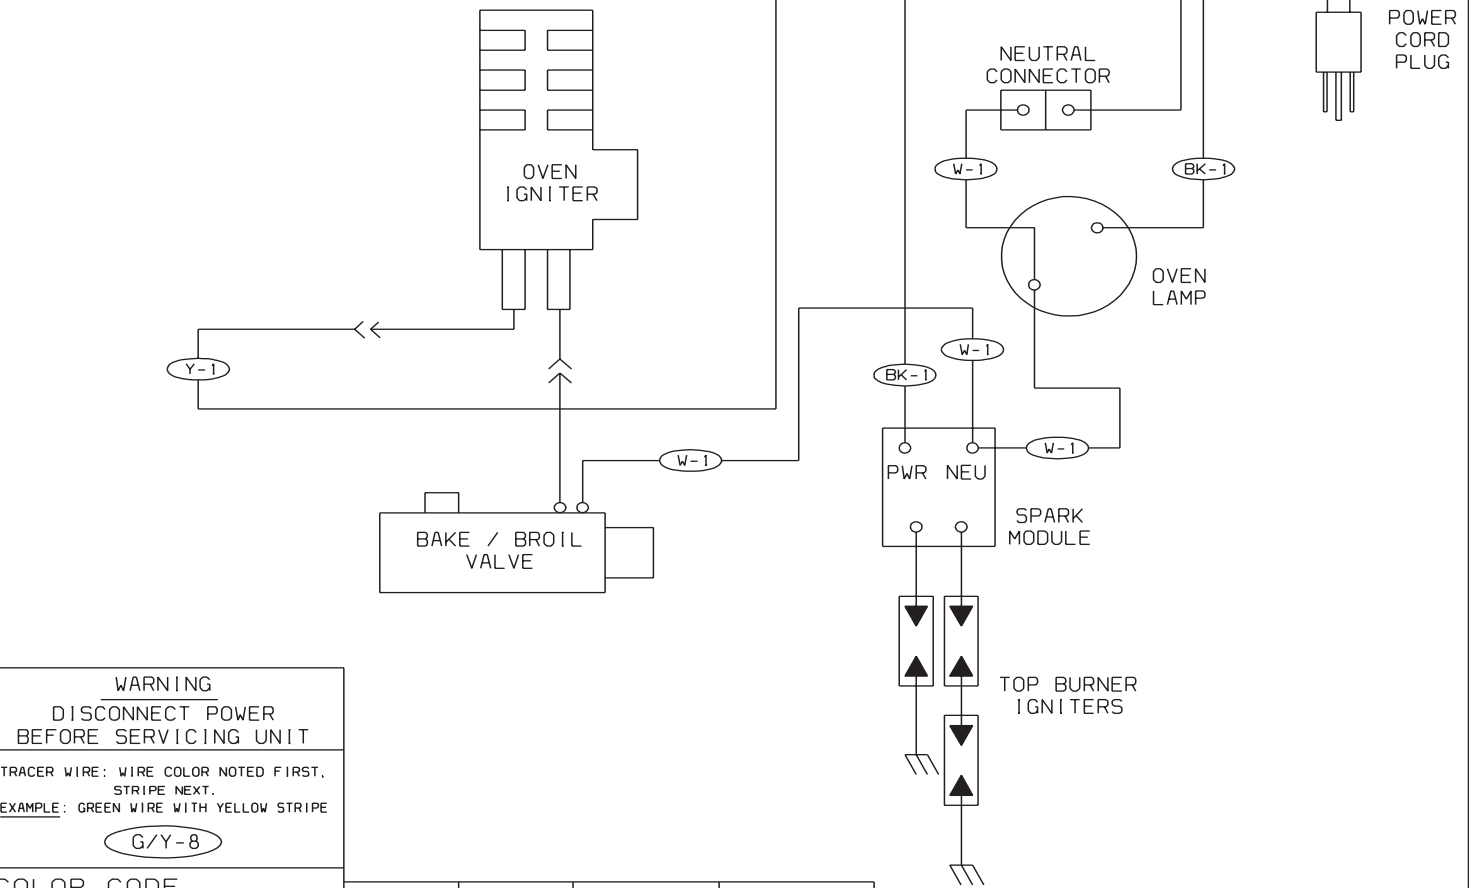

**CAUTION:**  
 LABEL ALL WIRES PRIOR TO DISCONNECTION WHEN SERVICING CONTROLS.  
 WIRINGS ERROR CAN CAUSE IMPROPER AND DANGEROUS OPERATION.  
 VERIFY PROPER OPERATION AFTER SERVICING.

**WARNING**  
 DISCONNECT POWER  
 BEFORE SERVICING UNIT

TRACER WIRE: WIRE COLOR NOTED FIRST,  
 STRIPE NEXT.  
 EXAMPLE: GREEN WIRE WITH YELLOW STRIPE

G/Y-8

COLOR CODE	
B . - BLACK	P . - PINK
BL. - BLUE	PR. - PURPLE
BR. - BROWN	R. - RED
C . - COPPER	T . - TAN
G. - GREEN	V. - VIOLET
GY. - GREY	W. - WHITE
O. - ORANGE	Y. - YELLOW

2	18	125	3173
1	20	125	3173
WIRE	GAGE	TEMP °C	UL STYLE

318045811 REV. A

**CAUTION:**  
 LABEL ALL WIRES PRIOR TO DISCONNECTION WHEN SERVICING CONTROLS.  
 WIRINGS ERROR CAN CAUSE IMPROPER AND DANGEROUS OPERATION.  
 VERIFY PROPER OPERATION AFTER SERVICING.