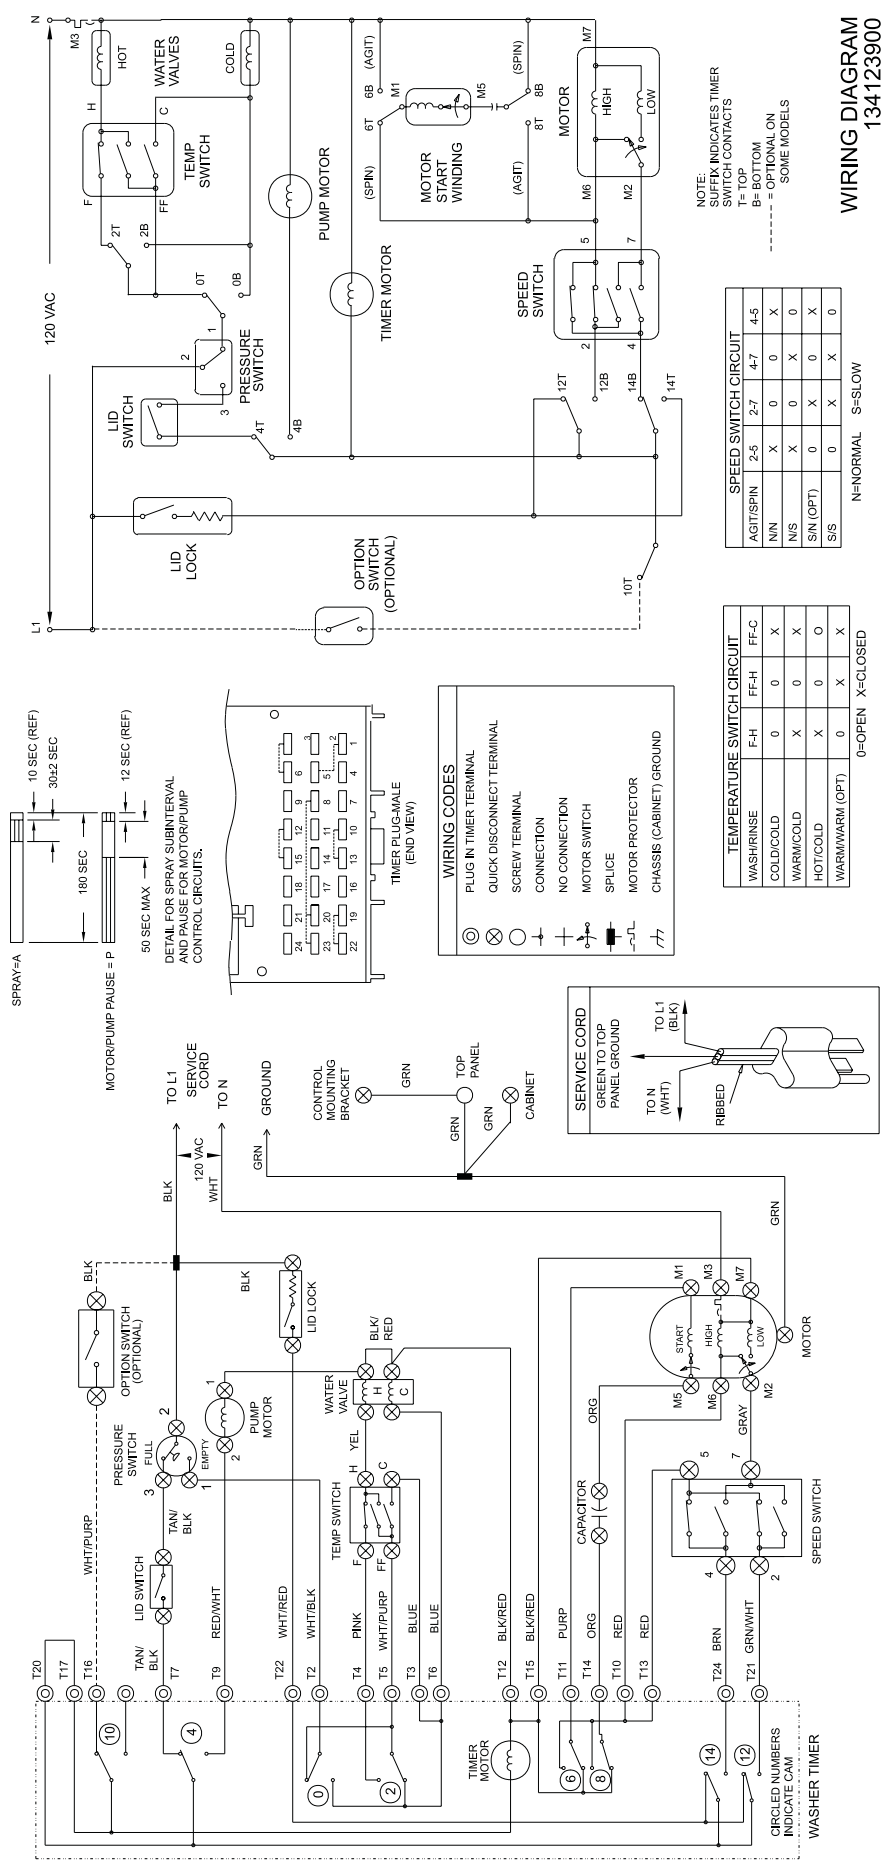

CAUTION: DISCONNECT ELECTRIC CURRENT BEFORE SERVICING

N=NORMAL S=SLOW
0=OPEN X=CLOSED