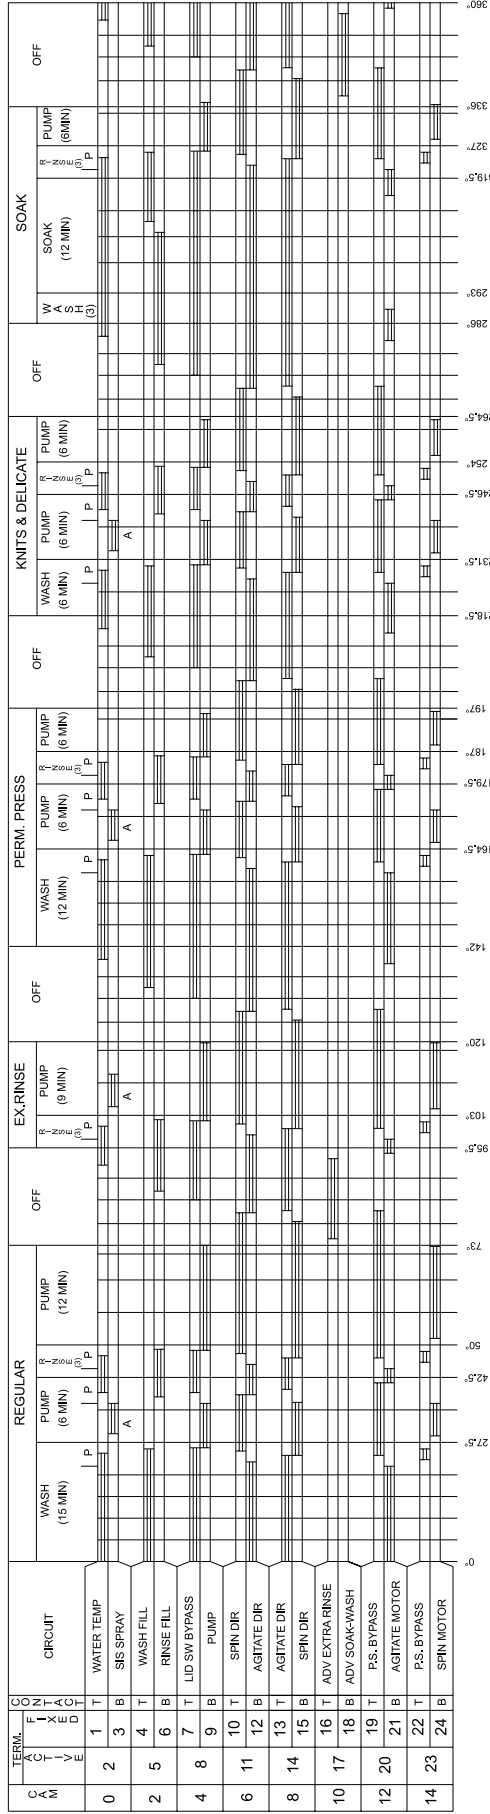

CAUTION: DISCONNECT ELECTRIC CURRENT BEFORE SERVICING

N=NORMAL S=SLOW
0=OPEN X=CLOSED