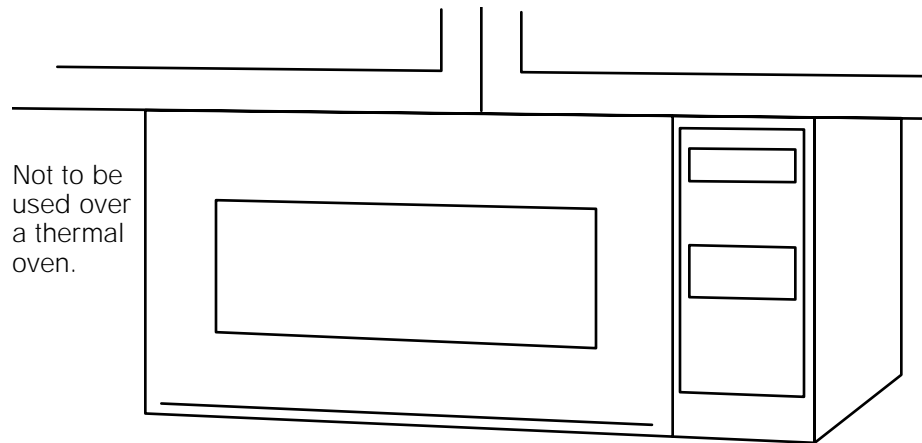

GE Appliances

JE740BH/WH – GE Compact Microwave Oven

Dimensions (in inches)

Not to be used over a thermal oven.

Exterior Dimensions* (in inches)	
W x H x D	19-1/4 x 10-13/16 x 13-9/16

*Height includes feet.