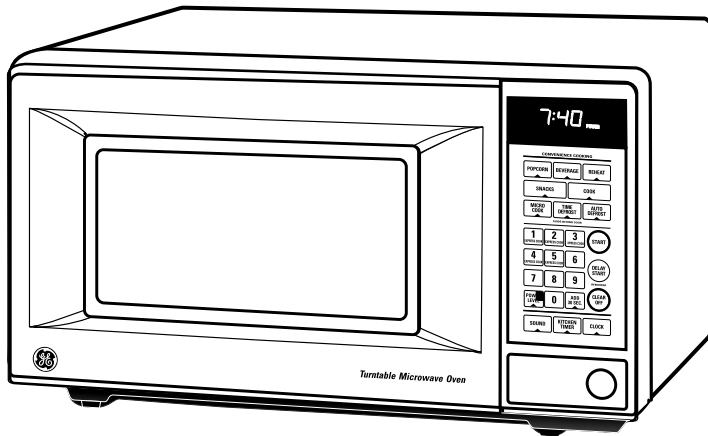

GE Appliances

JE740BH/WH – GE Compact Microwave Oven

Dimensions (in inches)

Not to be used over a thermal oven.

Exterior Dimensions* (in inches)	
W x H x D	19-1/4 x 10-13/16 x 13-9/16

*Height includes feet.

Note: Undercabinet Mounting Kit Pub. No. 4-A019-4 for Compact Microwave Ovens is available at additional cost.

Undercabinet Installation: Install compact microwave ovens in just a few easy steps with the mounting template, which provides all the necessary measurements. Installation may vary depending on cabinets. These microwave ovens can be installed on practically any wood or metal cabinets.

JE740BH/WH – GE Compact Microwave Oven

Features and Benefits

- 0.7 cu. ft. capacity – 700 Watts (IEC-705 test procedure)
- Convenience cooking controls – Allows cooking and reheating at the touch of a button.
- Auto/Time Defrost – Automatically defrosts for a specified amount of time.
- Turntable – Continually rotates food to ensure even cooking.
- Timer On/Off – Optional reminder signals when meals are done.
- Optional hanging kit – Allows quick, easy undercabinet installation.
- Instant On controls – Allow quick, one-touch cooking and reheating.
- Add 30 seconds – Increases cooking times with one touch.
- Electronic touch controls – Offer easy point-and-cook convenience.
- Recessed turntable – Maximizes usable oven space.
- Model JE740WH – White on White
- Model JE740BH – Black on black