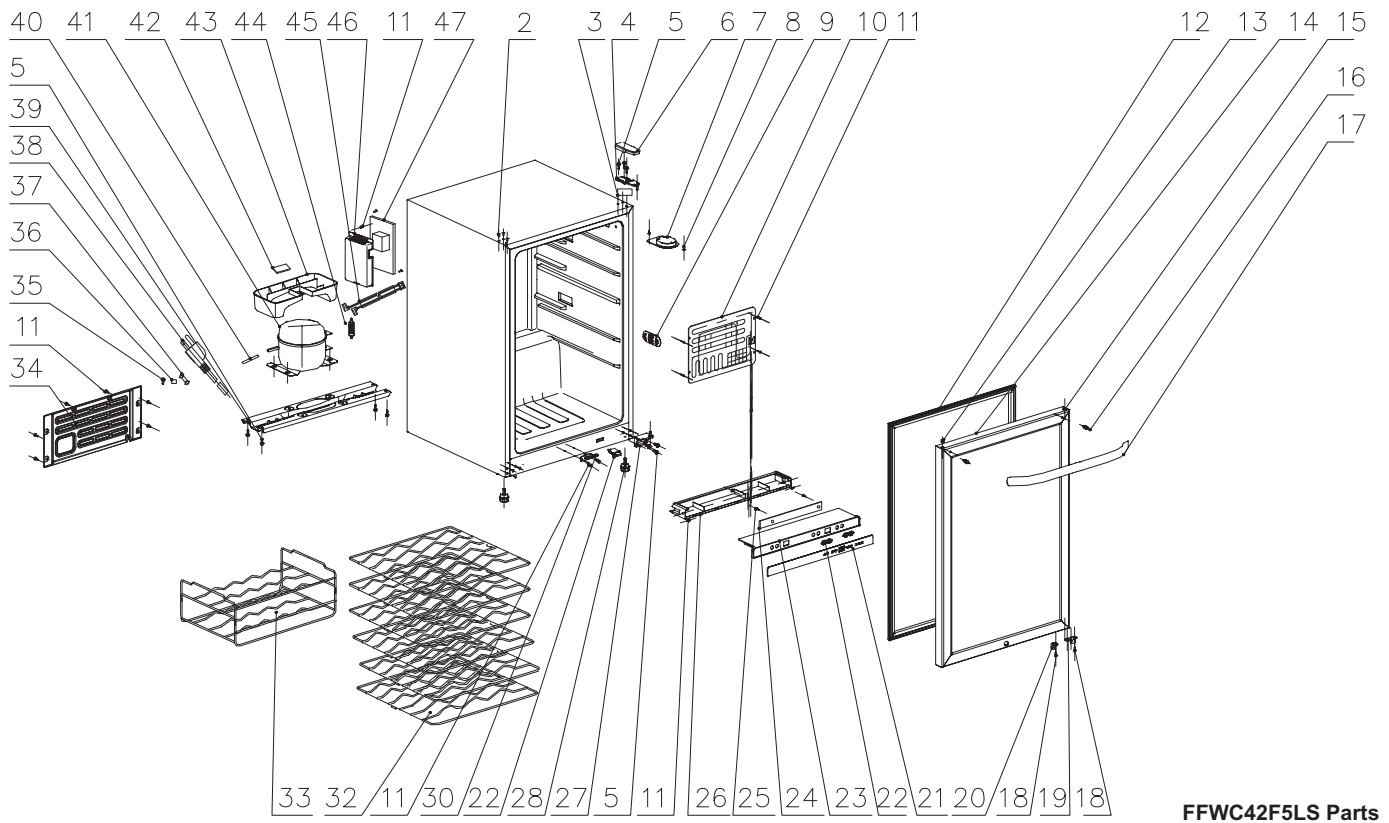

**This Publication Replaces
Publication # 5995574000**

Publication No.
5995616850
12/07/12
(EN/SERVICE/ECL)
099

WINE COOLER

Model No.
CFWC42F5L

RECOMMENDED SPARES

RECOMMENDED SPARES

POS. NO	PART NO.	DESCRIPTION
2	5304479779	Plug, hinge hole, cabinet
3	5304479780	Washer, top hinge
4	5304479781	Hinge, top
5	5304479802	Screw, tapping
6	5304479782	Cover, top hinge
7 #	5304479803	Lamp Assembly, LED
8	5304479804	Screw, tapping, stainless steel
9	5304479805	Cover, temp sensor
9* #	5304479971	Thermistor, temp sensor
10 #	5304479806	Evaporator
11	5304479807	Screw, tapping, stainless steel
12 #	5304479808	Gasket, door
13	5304479809	Plug, door hole
14	5304479810	Door Assembly, glass
15	5304479789	Bushing, hinge
16	5304479811	Screw, shoulder, door handle
17	5304479812	Handle Assembly, door
18	5304479813	Screw, tapping, door
19	5304479790	Stop, door
20	5304479791	Bracket, door switch
21	5304479814	Control Panel, console
22	5304479936	Push Button
23	5304479815	Overlay, control board, cover
24 #	5304479816	PC Board, input, display
25	5304479817	Screw, tapping
26	5304479818	Base, display board
27	5304479792	Hinge, bottom
28	5304479819	Foot, leveling screw, cabinet
29 #	5304479794	Switch, lamp/light
30	5304479795	Latch, door
32	5304485425	Shelf, wire, fixed
33	5304485426	Rack, wire, removeable, bottom
34	5304479822	Cover, access, rear
35	5304480022	Screw, tapping
36	5304479823	Clamp, strain relief, power cord
37	5304479838	Sleeve, power cord
38 #	5304479824	Power Cord, electric
39	5304479825	Base, compressor
40 #	5304479826	Tube, adapter
41 #	5304479827	Compressor
42	5304479828	Pad, thermal mastic
43	5304479799	Tray, drip pan
44 #	218944002	Drier-filter, R134a System
45 #	5304479834	Wiring Harness, electrical
46	5304479835	Cover, control box
47 #	5304479836	PC Board, power, main

WIRING DIAGRAM