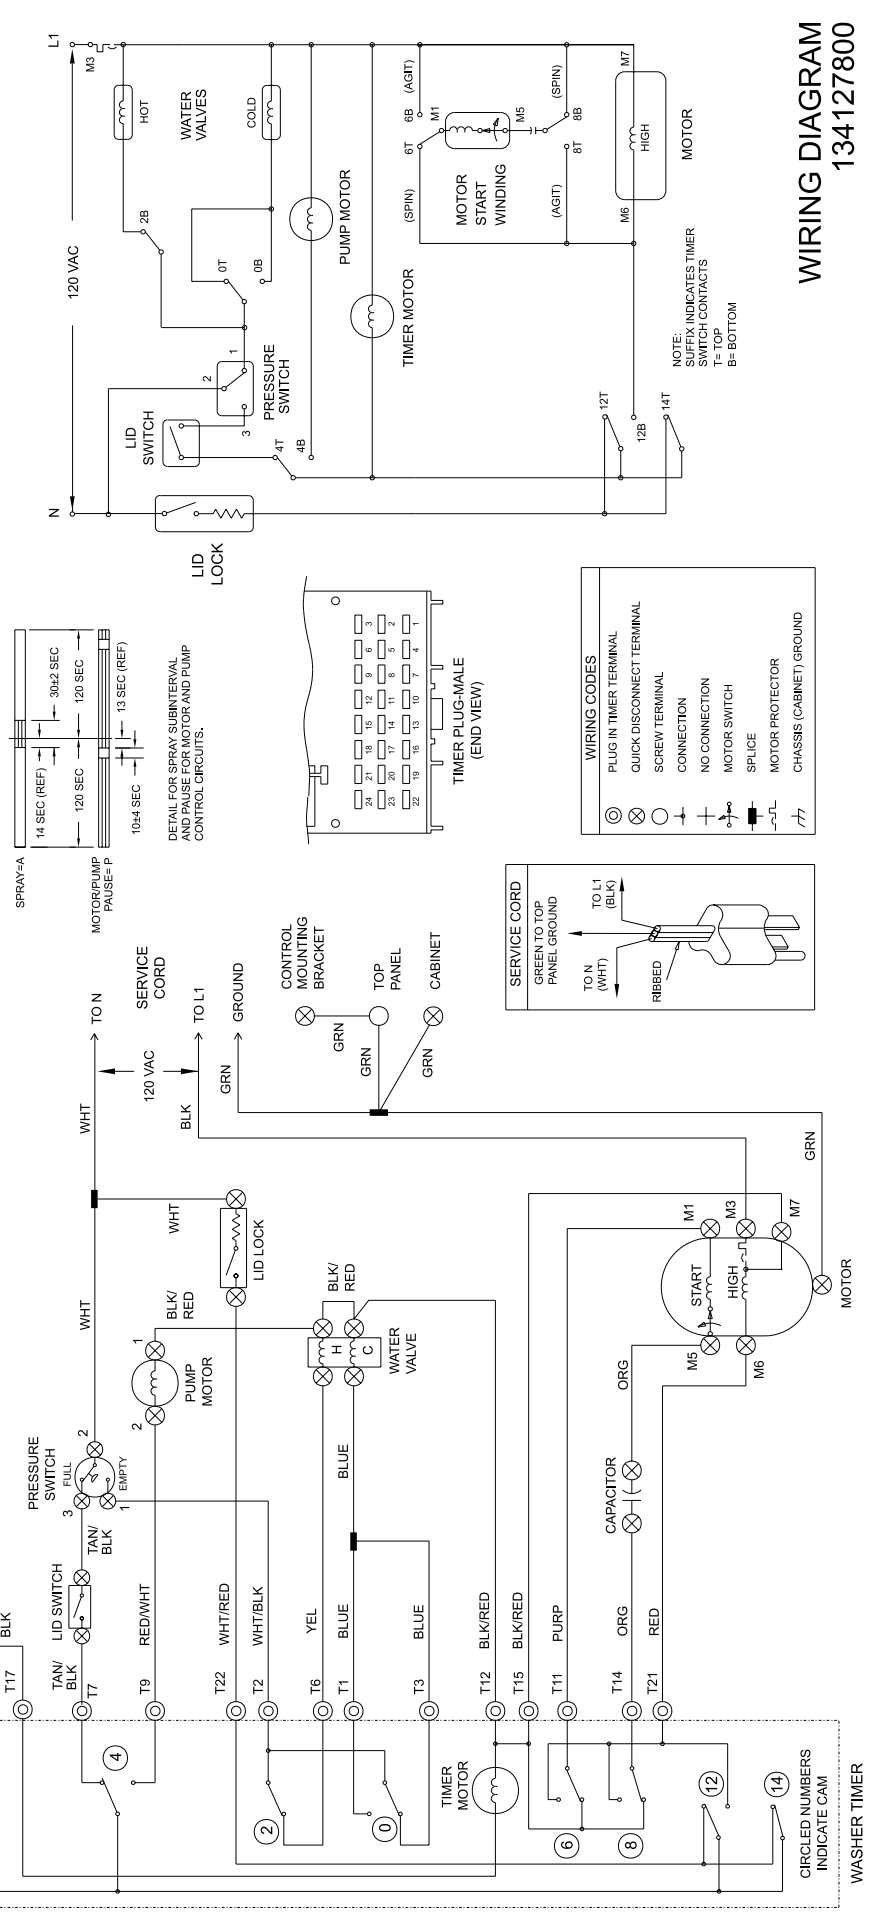

# CAUTION: DISCONNECT ELECTRIC CURRENT BEFORE SERVICING

TERM.	REGULAR				OFF				PERM. PRESS				DELICATE				OFF	
	C	M	A	E	WASH (16 MIN)	PUMP (6 MIN)	RINSE (4 MIN)	PUMP (10 MIN)	OFF	WASH (12 MIN)	PUMP (6 MIN)	RINSE (4 MIN)	PUMP (6 MIN)	OFF	WASH (8 MIN)	PUMP (6 MIN)		RINSE (4 MIN)
0 2	1	T	C	B	HOT	COLD	WATER	SPIN	OFF	WARM	COLD	WATER	SPIN	OFF	WARM	COLD	WATER	SPIN
2 2	3	T	B	T	HOT	COLD	WATER	SPIN	OFF	WARM	COLD	WATER	SPIN	OFF	WARM	COLD	WATER	SPIN
4 8	4	T	B	T	HOT	COLD	WATER	SPIN	OFF	WARM	COLD	WATER	SPIN	OFF	WARM	COLD	WATER	SPIN
6 11	7	T	B	T	HOT	COLD	WATER	SPIN	OFF	WARM	COLD	WATER	SPIN	OFF	WARM	COLD	WATER	SPIN
8 14	10	T	B	T	HOT	COLD	WATER	SPIN	OFF	WARM	COLD	WATER	SPIN	OFF	WARM	COLD	WATER	SPIN
10 17	12	T	B	T	HOT	COLD	WATER	SPIN	OFF	WARM	COLD	WATER	SPIN	OFF	WARM	COLD	WATER	SPIN
12 8	10	T	B	T	HOT	COLD	WATER	SPIN	OFF	WARM	COLD	WATER	SPIN	OFF	WARM	COLD	WATER	SPIN
14 8	19	T	B	T	HOT	COLD	WATER	SPIN	OFF	WARM	COLD	WATER	SPIN	OFF	WARM	COLD	WATER	SPIN
	24	T	B	T	HOT	COLD	WATER	SPIN	OFF	WARM	COLD	WATER	SPIN	OFF	WARM	COLD	WATER	SPIN

**WIRING DIAGRAM**  
134127800