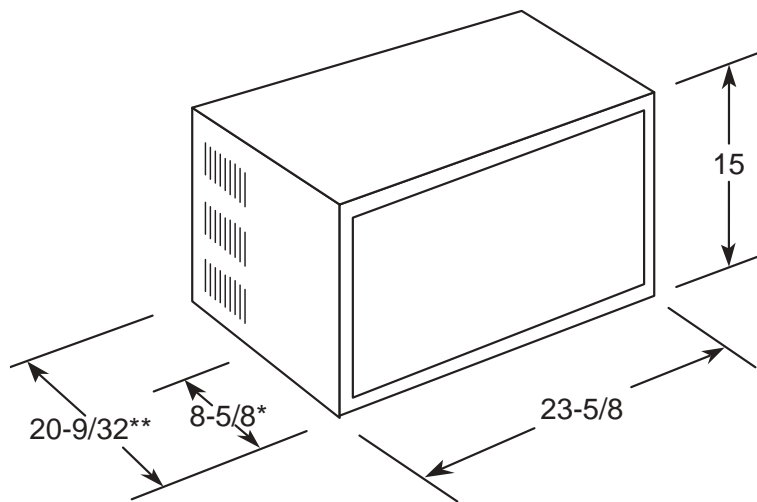

GE Appliances

AGF14AA – GE® Mechanical Deluxe 115 Volt Room Air Conditioner

Wall Case Dimensions (in inches)

*Distance from front of case to side louvers (excluding grille).

**Excludes front grille.

Parallel
115V
15 Amp

Note: When installing slide-out chassis units in through-the-wall applications, keep louvers free. Do not restrict air flow areas. Fixed chassis units are not suitable for through-the-wall applications.

Wall Outlets: All wiring, including installation of receptacle, must be made in accordance with local electrical codes and regulations. Electrical outlet should be in reach of line cord.

Note: Aluminum wiring may pose special problems—consult a qualified electrician.

Total capacity and E.E.R. ratings are calculated based on the Association of Home Appliance Manufacturers' standards.

Listed by
Underwriters
Laboratories