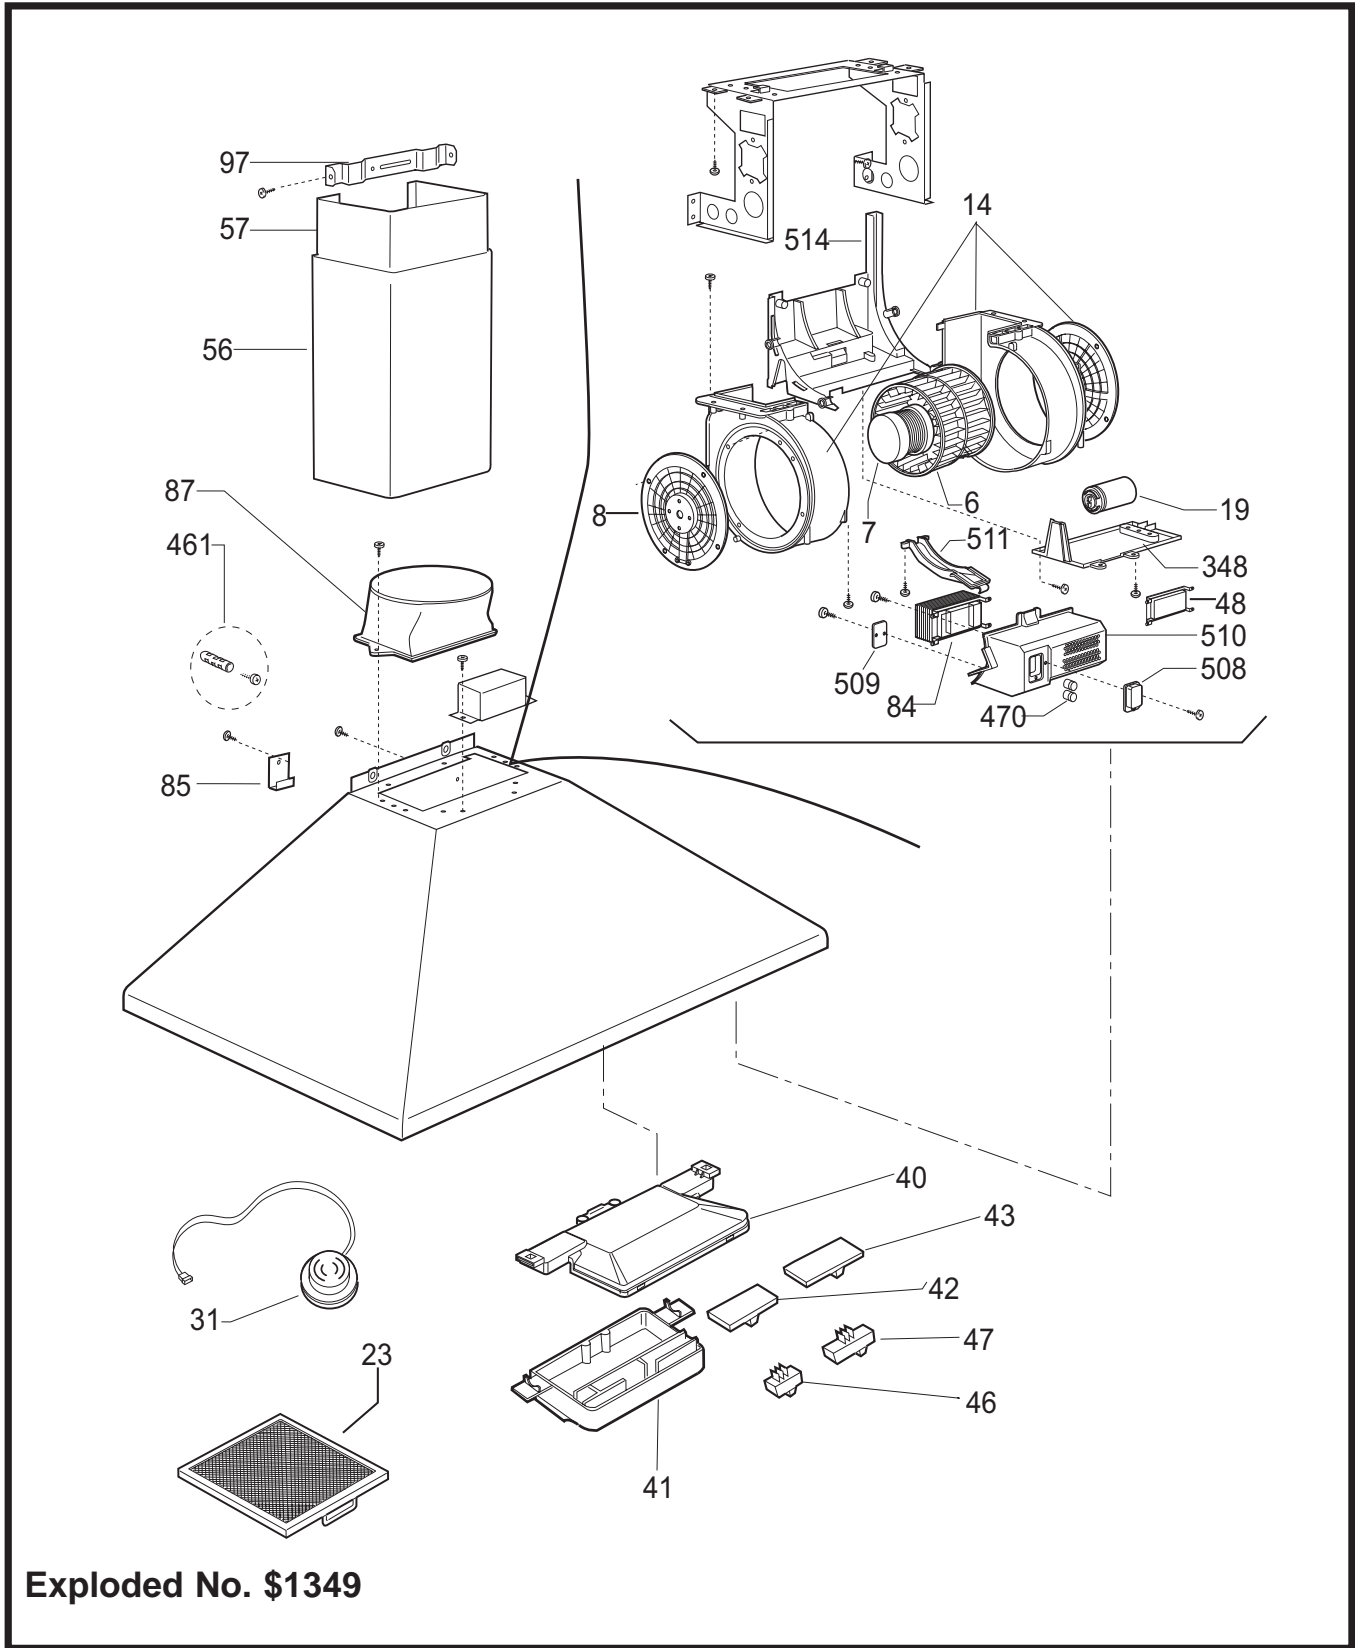

©2001 White Consolidated Industries, Inc.
 All rights reserved

REPLACEMENT PARTS

Exploded No. \$1349

REPLACEMENT PARTS

POS. NO	PART NO	DESCRIPTION
6 #	5304425236	Blower Wheel,fan
7 #	5304425237	Motor,blower fan
8	5304425238	Support,motor
14	5304425239	Housing,blower fan
19 #	5304425240	Capacitor
23 #	5304425241	Filter,range hood ,framed grid
31 #	5304425242	Lamp,halogen ,with holder
40	5304435617	Control Box
41	5304425244	Panel,control
42	5304425245	Actuator,light key
43	5304425246	Actuator,motor key
46 #	5304425247	Switch,light
47 #	5304425248	Switch,fan motor
48 #	5304425249	Circuit Board,printed ,control
56	5304425250	Chimney,exhaust duct ,lower extension ,fixed
57	5304425251	Chimney,exhaust duct ,upper extension ,sliding
84 #	5304425252	Ballast,lamp
85	5304425253	Bracket,hood support ,rear ,U-hook
87	5304425254	Duct,air exhaust ,connector
97	5304425255	Bracket,chimney support ,rear
348	5304425256	Cover,capacitor
461	5304425257	Plug,with screw
470#	5304425258	Fuse
508	5304425259	Cover,fuse
509	5304425260	Plate,fuse mounting
510	5304425261	Housing,transformer box
511	5304425262	Channel,xfmr box canal
514	5304425263	Housing,capacitor box
*	218395401	Nameplate