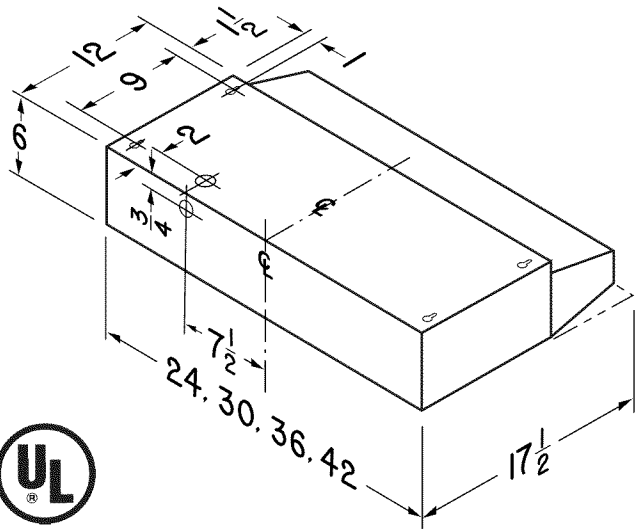

SPECIFICATIONS

VOLTS	AMPS	RPM
120	2.0	2850

TYPICAL SPECIFICATION

Range hood shall be Broan Model 41000.
 Unit shall be non-ducted and have a non-ducted filter.
 Motor to be permanently lubricated. RPM not to exceed 2850.
 Unit shall have a two-speed fan switch and separate light switch.
 Sides shall be mitered and bottom edge hemmed – with no sharp edges.
 Unit shall be U.L. listed.