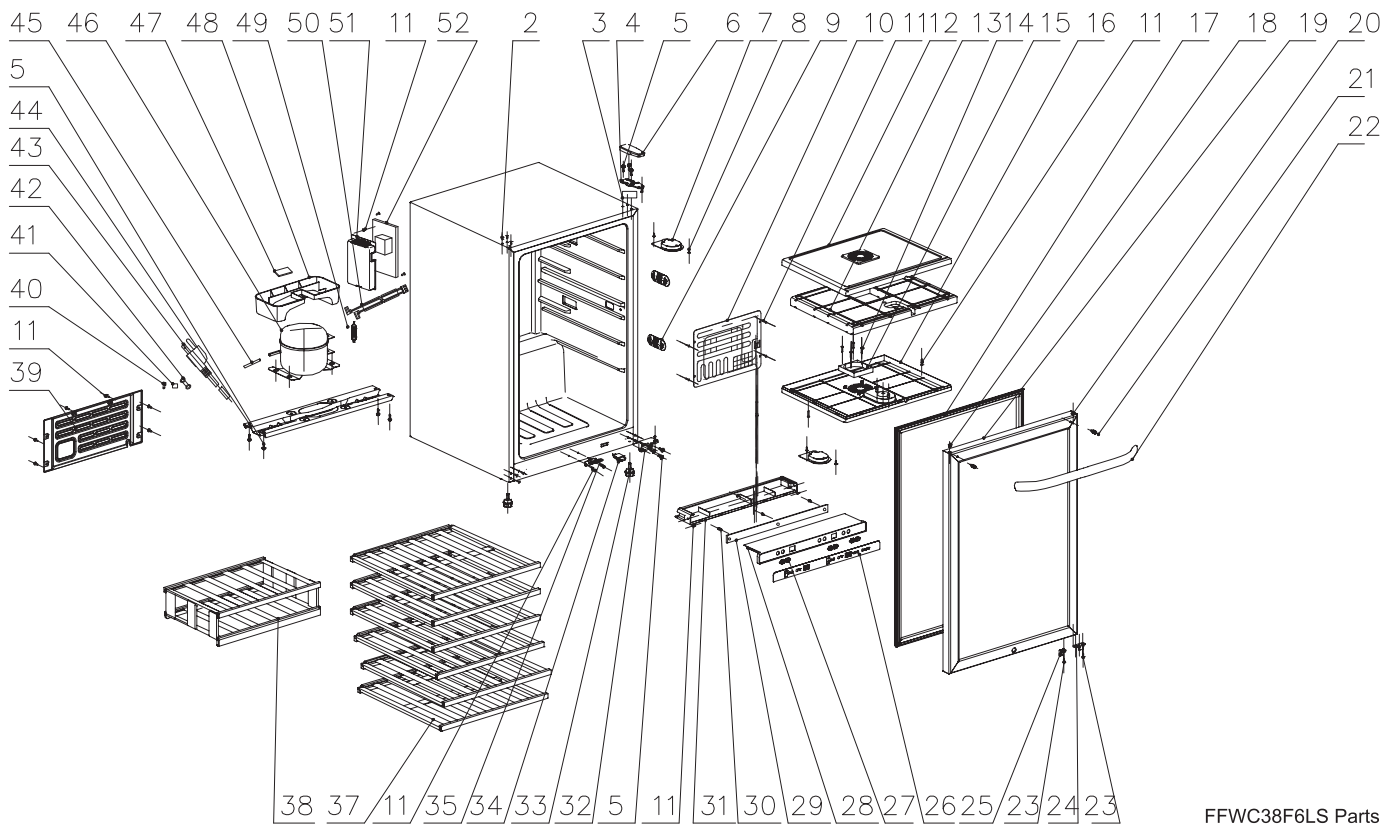

Model No.
FFWC38F6L

Publication No.
5995573317
11/10/26
(EN/SERVICE/KC)
099

RECOMMENDED SPARES

FFWC38F6LS Parts

RECOMMENDED SPARES

POS. NO	PART NO.	DESCRIPTION
2	5304479779	Plug, hinge hole, cabinet
3	5304479780	Washer, top hinge
4	5304479781	Hinge, top
5	5304480019	Screw, tapping
6	5304479782	Cover, top hinge
7 #	5304479803	Lamp Assembly, LED
8	5304479804	Screw, tapping, stainless steel
9	5304479805	Cover, temp sensor
9* #	5304479971	Thermistor, temp sensor
10 #	5304479806	Evaporator
11	5304479807	Screw, tapping, stainless steel
12	5304479874	Panel, divider, top
13	5304479875	Divider, styrofoam
14	5304480020	Screw, tapping
15 #	5304479935	Fan
16	5304479876	Panel, divider, bottom
17	5304479808	Gasket, door
18	5304479809	Plug, door hole
19	5304479810	Door Assembly, glass
20	5304479789	Bushing, hinge
21	5304479811	Screw, shoulder, door handle
22	5304479812	Handle Assembly, door
23	5304479813	Screw, tapping, door
24	5304479790	Stop, door
25	5304479791	Bracket, door switch
26	5304479814	Control Panel, console
27	5304479936	Push Button
28	5304479815	Overlay, control board, cover
29 #	5304479816	PC Board, input, display
30	5304479817	Screw, tapping
31	5304479818	Base, display board
32	5304479792	Hinge, bottom
33	5304479819	Foot, leveling screw, cabinet
34	5304479794	Switch, lamp/light
35	5304479795	Latch, door
37	5304479820	Shelf, wine, wood
38	5304479821	Rack, removeable, bottom
39	5304479822	Cover, access, rear
40	5304480022	Screw, tapping
41	5304479823	Clamp, strain relief, power cord
42	5304479838	Sleeve, power cord
43 #	5304479824	Power Cord, electric
44	5304479825	Base, compressor
45 #	5304479826	Tube, adapter
46 #	5304479827	Compressor
47	5304479828	Pad, thermal mastic
48	5304479799	Tray, drip pan
49 #	218944002	Drier-filter, R134a System
50 #	5304479834	Wiring Harness, electrical
51	5304479835	Cover, control box
52 #	5304479836	PC Board, power, main

WIRING DIAGRAM