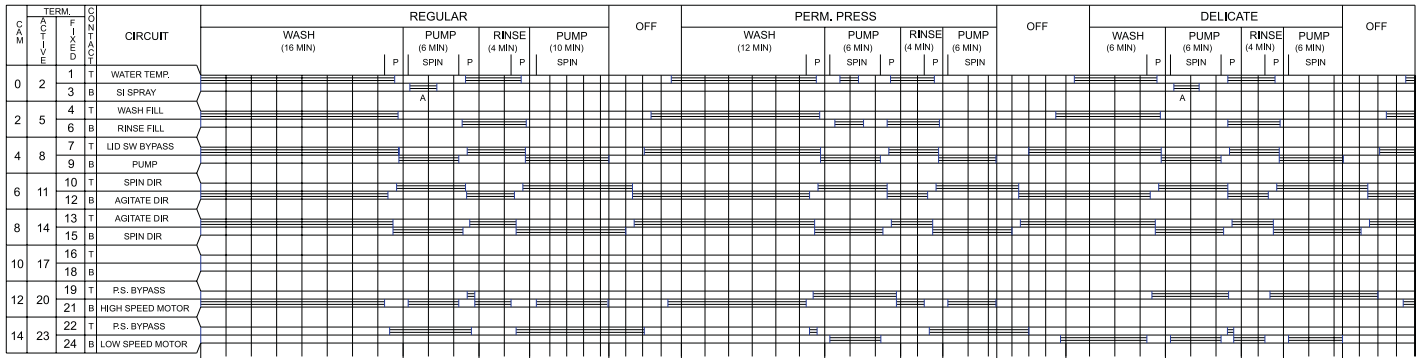

CAUTION: DISCONNECT ELECTRIC CURRENT BEFORE SERVICING, LABEL ALL WIRES PRIOR TO DISCONNECTION WHEN SERVICING CONTROLS. WIRING ERRORS CAN CAUSE IMPROPER AND DANGEROUS OPERATION. VERIFY PROPER OPERATION AFTER SERVICING.