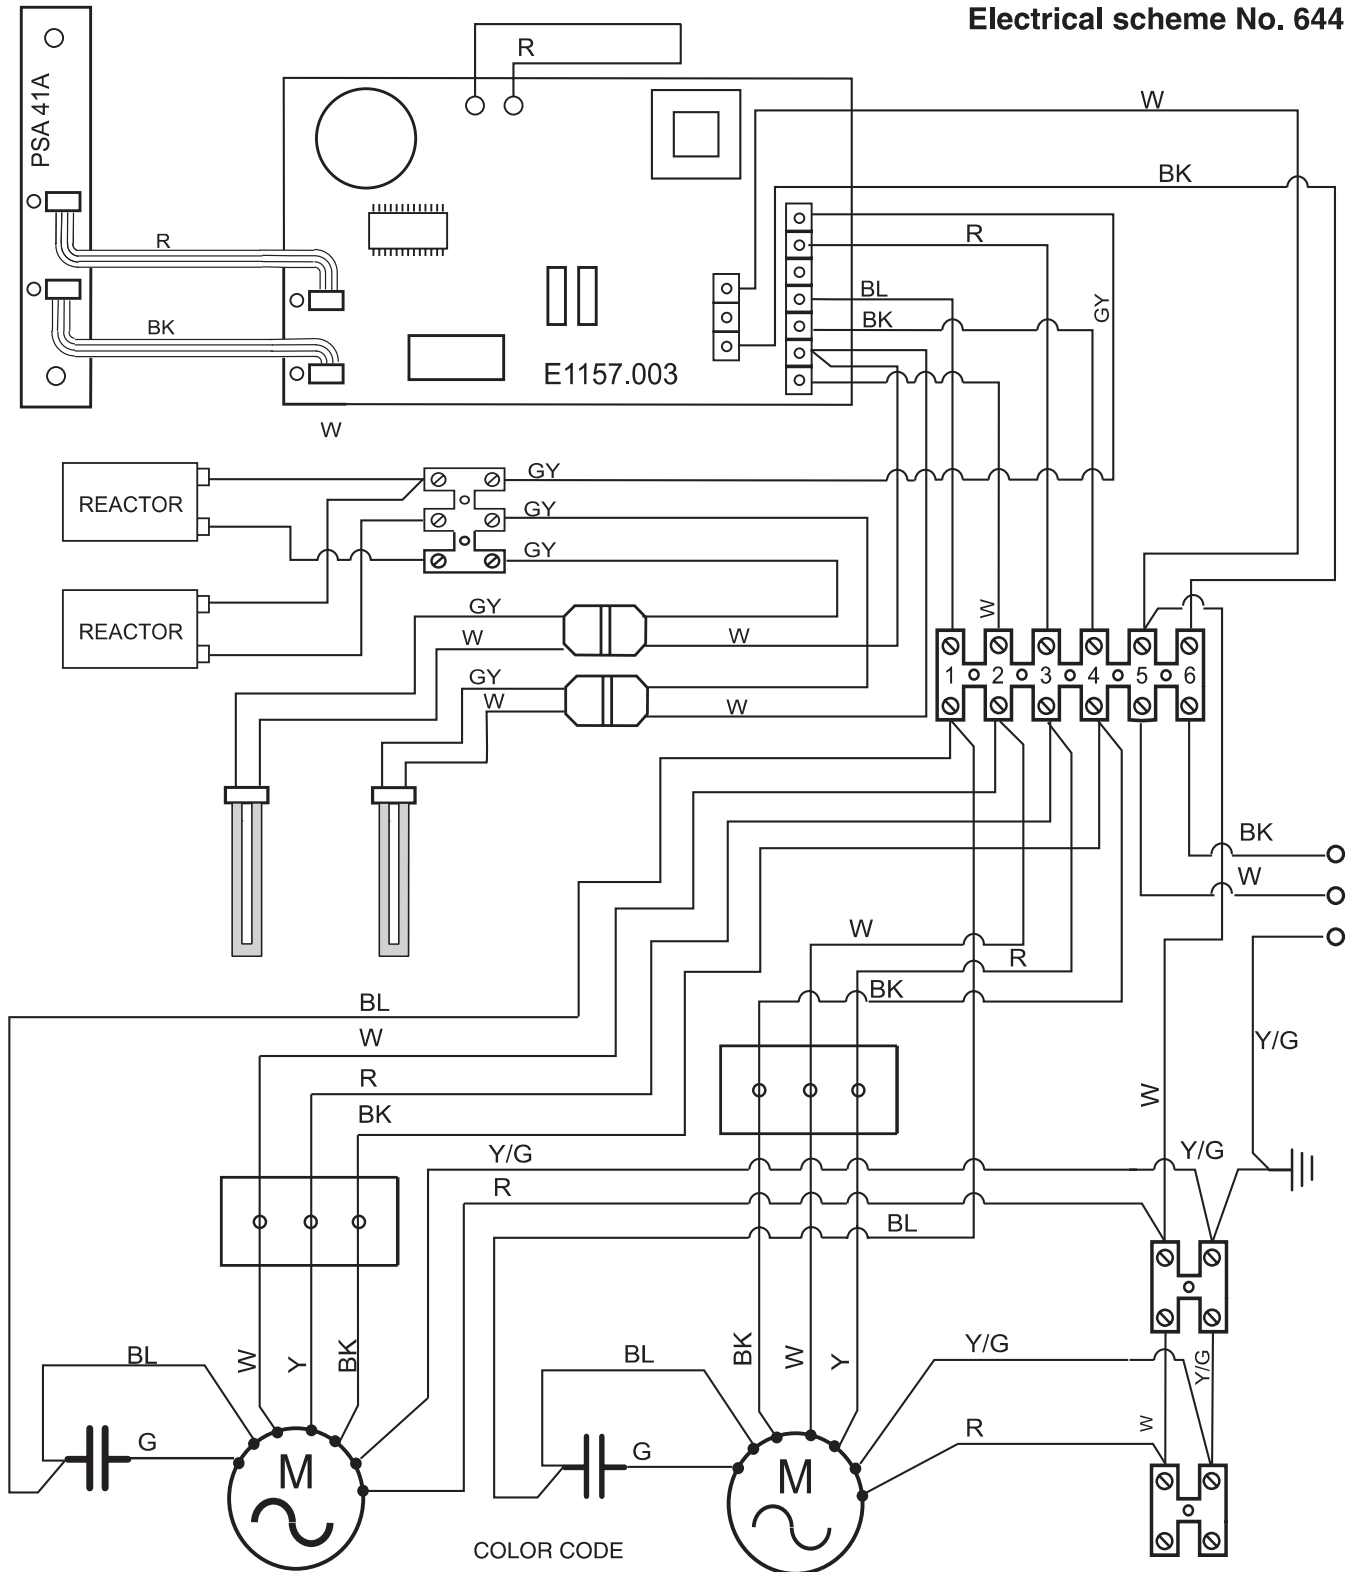

REPLACEMENT PARTS

REPLACEMENT PARTS

POS. NO	PART NO	DESCRIPTION
6 #	5304425236	Blower Wheel,fan
7 #	5304425237	Motor,blower fan
8	5304425238	Support,motor
14	5304425239	Housing,blower fan
19 #	5304425240	Capacitor
23 #	5304425283	Filter,range hood ,framed grid
31	5304425150	Lamp,Philips PL-S ,9 Watt ,fluorescent
32 #	5304425151	Lamp Holder
34 #	5304425152	Ballast,lamp ,transformer
36	5304425284	Housing,lamp support
38	5304425285	Cover,lamp lens
40	5304425243	Housing,controls
41	5304425266	Panel,control
44	5304425267	Button,control
48 #	5304425268	Switch,control circuit
49 #	5304425269	Control,printed circuit ,pcb
56	5304425286	Chimney,exhaust duct ,lower extension ,fixed
57	5304425287	Chimney,exhaust duct ,upper extension ,sliding
87	5304425288	Duct,air exhaust ,connector
92	5304425274	Control Box
98	5304425276	Cover,switch
125	5304425277	Cover,plaque ,glass
348	5304425289	Cover,capacitor
463	5304425290	Chimney,exhaust duct ,center section
514	5304425291	Housing,capacitor box
*	218395401	Nameplate

WIRING DIAGRAM

Electrical scheme No. 644

COLOR CODE

BK	Black	Noir
BL	Blue	Bleu
G	GREEN	VERT
GY	GRAY	GRIS
R	RED	ROUGE
W	WHITE	BLANC
Y	YELLOW	JAUNE