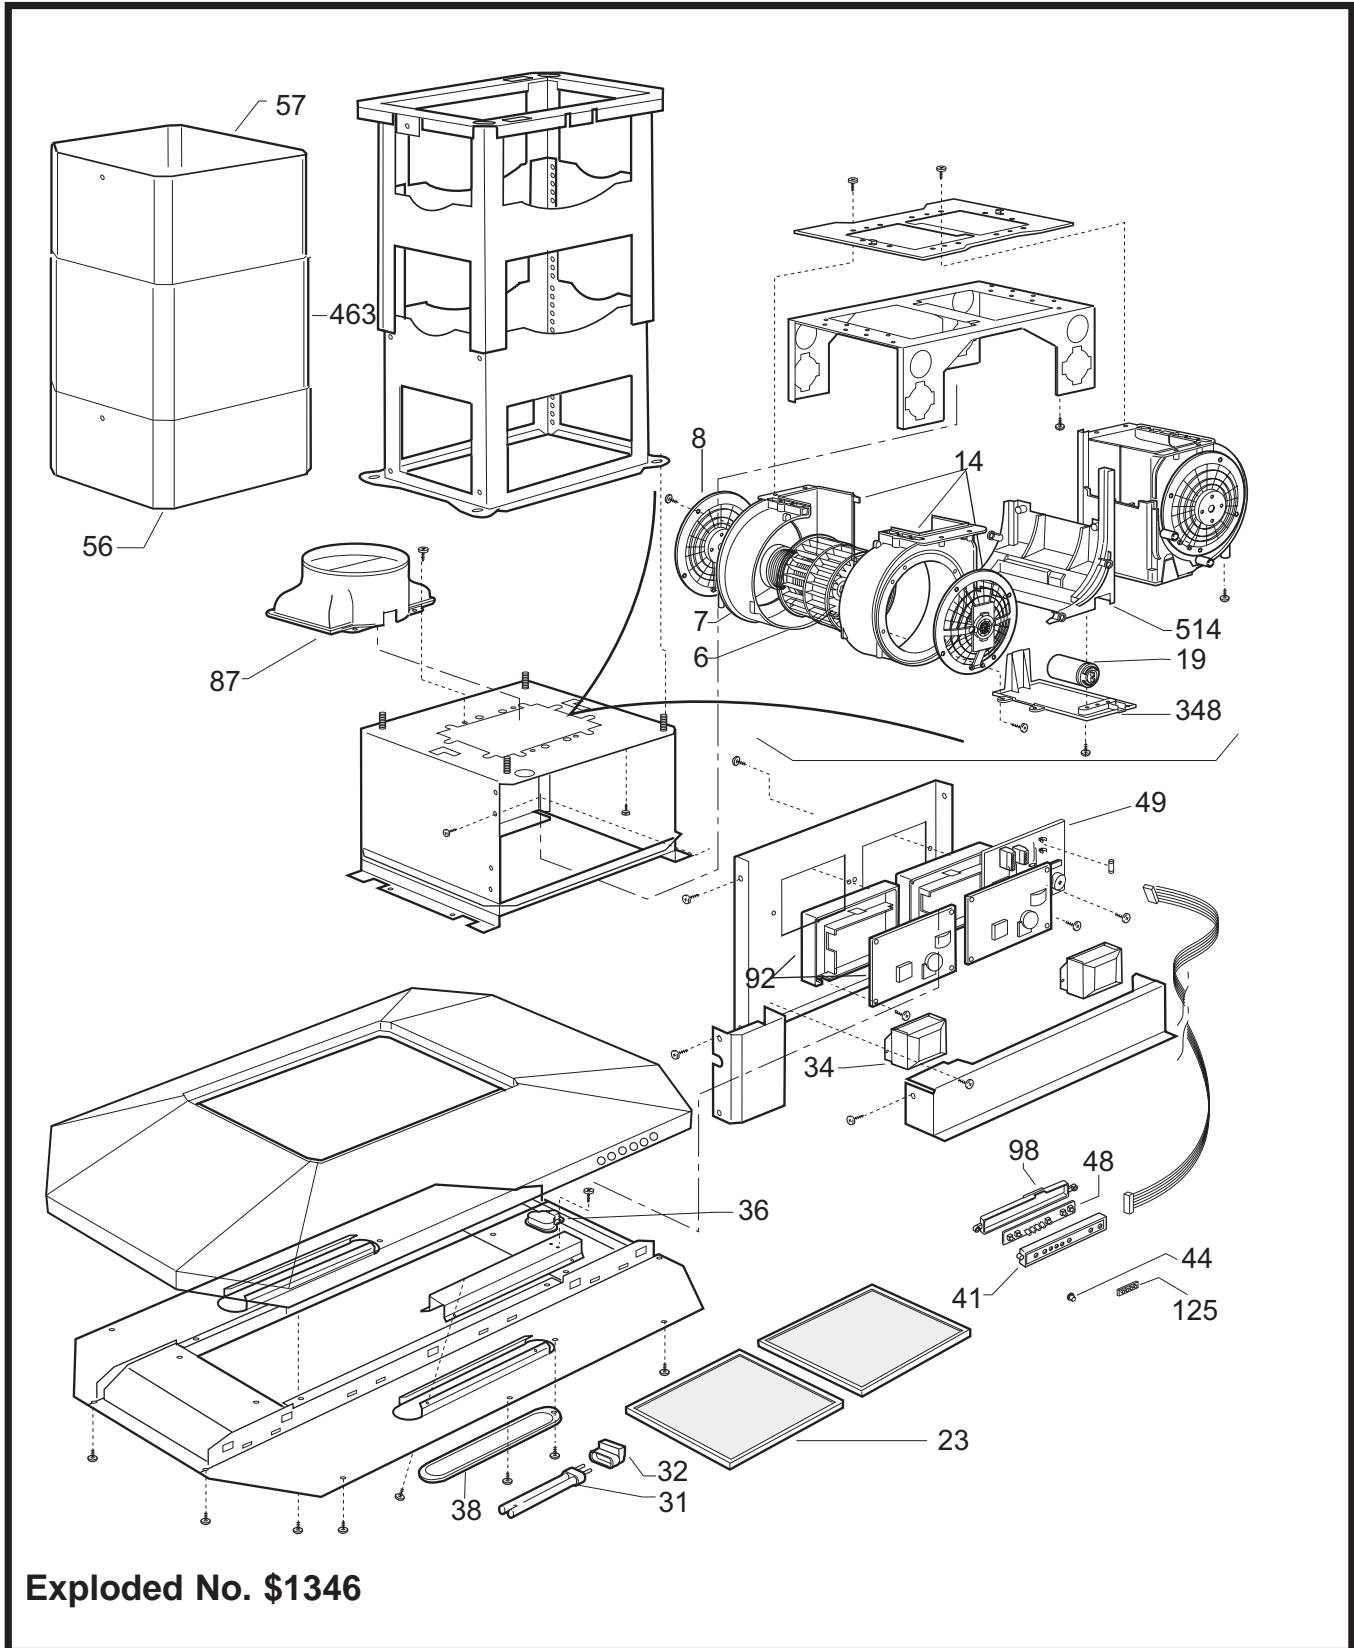

FACTORY PARTS CATALOG RANGE HOOD

Frigidaire

PRODUCT NO.	BASE MODEL NO.	MARKET	COLOR
PLHV42P8KC	PLHV42P8KC	North America	stainless steel

WIRING DIAGRAM - # 5995360012
OWNER'S GUIDE - # 316137200
INSTALLATION INSTRUCTIONS - # 316137200

REPLACEMENT PARTS

REPLACEMENT PARTS

POS. NO	PART NO	DESCRIPTION
6 #	5304425236	Blower Wheel,fan
7 #	5304425237	Motor,blower fan
8	5304425238	Support,motor
14	5304425239	Housing,blower fan
19 #	5304425240	Capacitor
23 #	5304425283	Filter,range hood ,framed grid
31	5304425150	Lamp,Philips PL-S ,9 Watt ,fluorescent
32 #	5304425151	Lamp Holder
34 #	5304425152	Ballast,lamp ,transformer
36	5304425284	Housing,lamp support
38	5304425285	Cover,lamp lens
40	5304425243	Housing,controls
41	5304425266	Panel,control
44	5304425267	Button,control
48 #	5304425268	Switch,control circuit
49 #	5304425269	Control,printed circuit ,pcb
56	5304425286	Chimney,exhaust duct ,lower extension ,fixed
57	5304425287	Chimney,exhaust duct ,upper extension ,sliding
87	5304425288	Duct,air exhaust ,connector
92	5304425274	Control Box
98	5304425276	Cover,switch
125	5304425277	Cover,plaque ,glass
348	5304425289	Cover,capacitor
463	5304425290	Chimney,exhaust duct ,center section
514	5304425291	Housing,capacitor box
*	218395401	Nameplate