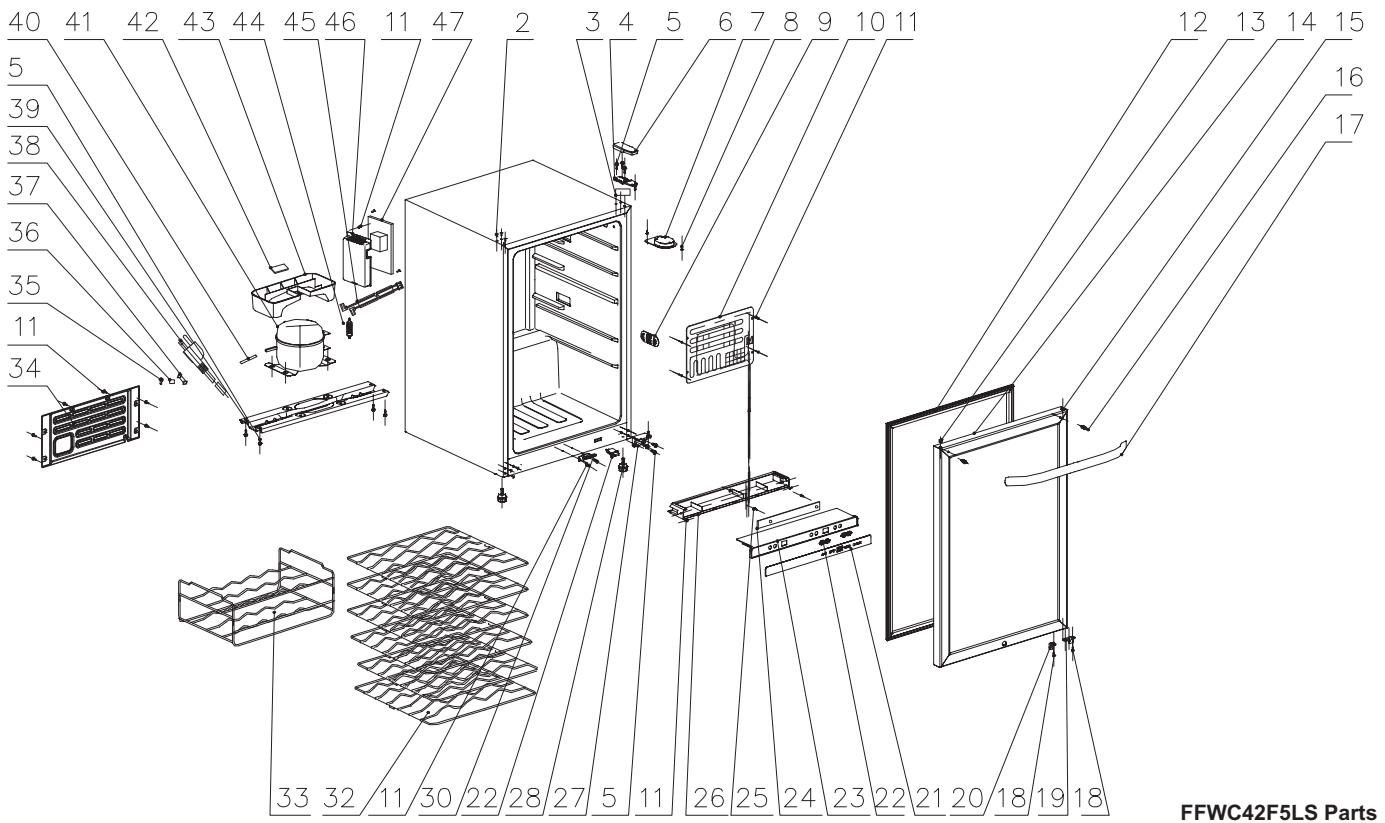

FRIGIDAIRE

Factory Parts Catalog

Product No.	LFWC42F5LS
Series	Frigidaire
Market	Lowe's
Color	glass/steel
Volts	115
Owner's Guide	242101900

Frigidaire

P.O. BOX 8020
CHARLOTTE, NC 28262

**This Publication Replaces
Publication # 5995574018**

Publication No.
5995616868
12/07/16
(EN/SERVICE/ECL)
099

WINE COOLER

Model No.
LFWC42F5L

RECOMMENDED SPARES

RECOMMENDED SPARES

POS. NO	PART NO.	DESCRIPTION
2	5304479779	Plug, hinge hole, cabinet
3	5304479780	Washer, top hinge
4	5304479781	Hinge, top
5	5304479802	Screw, tapping
6	5304479782	Cover, top hinge
7 #	5304479803	Lamp Assembly, LED
8	5304479804	Screw, tapping, stainless steel
9	5304479805	Cover, temp sensor
9* #	5304479971	Thermistor, temp sensor
10 #	5304479806	Evaporator
11	5304479807	Screw, tapping, stainless steel
12 #	5304479808	Gasket, door
13	5304479809	Plug, door hole
14	5304479810	Door Assembly, glass
15	5304479789	Bushing, hinge
16	5304479811	Screw, shoulder, door handle
17	5304479812	Handle Assembly, door
18	5304479813	Screw, tapping, door
19	5304479790	Stop, door
20	5304479791	Bracket, door switch
21	5304479814	Control Panel, console
22	5304479936	Push Button
23	5304479815	Overlay, control board, cover
24 #	5304479816	PC Board, input, display
25	5304479817	Screw, tapping
26	5304479818	Base, display board
27	5304479792	Hinge, bottom
28	5304479819	Foot, leveling screw, cabinet
29 #	5304479794	Switch, lamp/light
30	5304479795	Latch, door
32	5304485425	Shelf, wire, fixed
33	5304485426	Rack, wire, removeable, bottom
34	5304479822	Cover, access, rear
35	5304480022	Screw, tapping
36	5304479823	Clamp, strain relief, power cord
37	5304479838	Sleeve, power cord
38 #	5304479824	Power Cord, electric
39	5304479825	Base, compressor
40 #	5304479826	Tube, adapter
41 #	5304479827	Compressor
42	5304479828	Pad, thermal mastic
43	5304479799	Tray, drip pan
44 #	218944002	Drier-filter, R134a System
45 #	5304479834	Wiring Harness, electrical
46	5304479835	Cover, control box
47 #	5304479836	PC Board, power, main

WIRING DIAGRAM