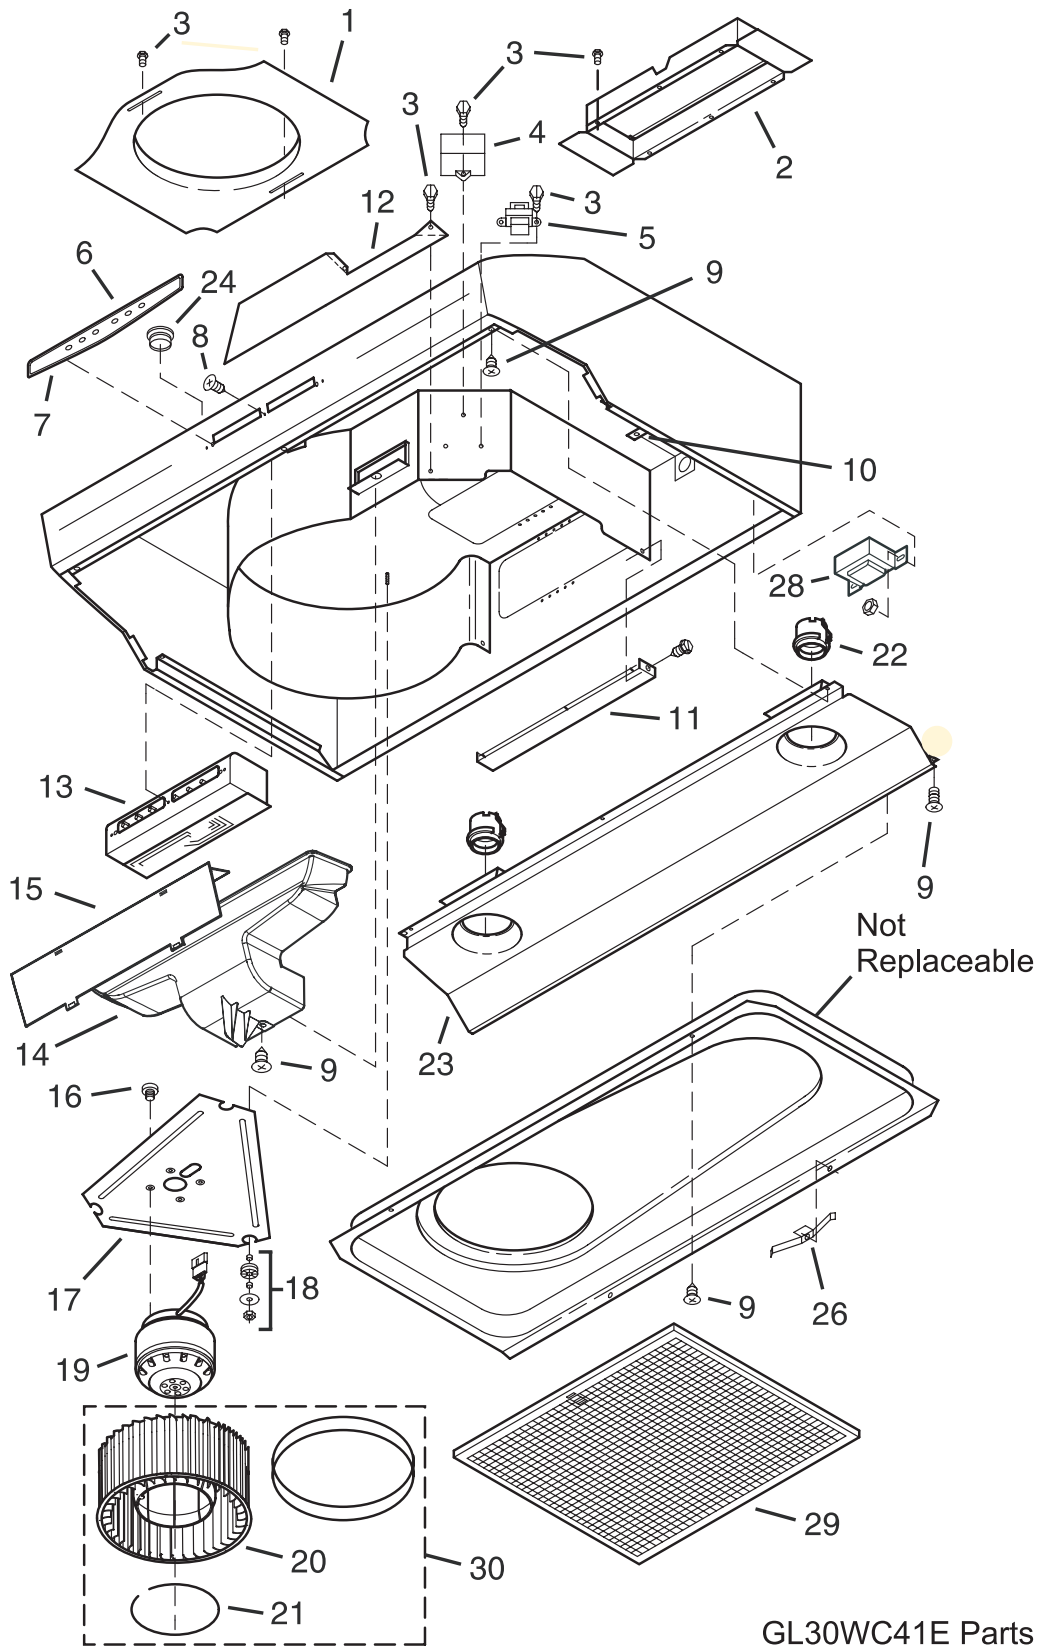

 **Electrolux**

Electrolux Major Appliances
North & Latin America
P.O. BOX 212378
AUGUSTA, GA 30917

Publication No.
5995471876
06/08/10
(EN/SERVICE/KC)
099

RANGE HOOD

Model No.
LFEV30F / LFEV36F

Copyright © 2006 Electrolux Home Products, Inc.
All rights reserved.

REPLACEMENT PARTS

GL30WC41E Parts

REPLACEMENT PARTS

Model Index: A LFEV30F (LFEV30FE)
B LFEV36F (LFEV36FE)

POS. NO	PART NO.		DESCRIPTION
1	5304452401	A B	Plate, round duct, 7 inch dia.
2	5304454175	A B	Connector, damper/duct
3	5304454176	A B	Screw, hex head, 8-18 x 1/4, 2-pk
4 #	5304454177	A B	Capacitor, motor, with hardware
5 #	5304454178	A B	Transformer, isolation
6	5304457437	A B	Label, control panel, silver
7	5304457438	A B	Control Panel, plate, silver
8	5304454183	A B	Screw, flat head, #6 x 1/2
9	5304454184	A B	Screw, 8-18 x 0.375
10	5304454185	A B	Screw, ground/earth
11	5304454186	A B	Cover, scroll, outlet, w/hardware
12	5304454187	A B	Cover, scroll, front, w/hardware
13 #	5304457442	A B	Control Assembly, label/panel
14	5304454190	A B	Chute Assembly, air, w/15-baffle
15	5304454191	A B	Baffle, air
16	5304454192	A B	Screw, M4 x 6 mm
17	5304454193	A B	Plate, motor, w/mounting kit
18	5304454194	A B	Mounting Kit, motor plate
19 #	5304454195	A B	Motor, fan, w/16-screw
20 #	5304454196	A B	Blower Wheel, fan, w/21-ring
21	5304454197	A B	Ring, retainer, blower wheel
22 #	5304454198	A B	Receptacle, lamp socket
23	5304457439	A -	Panel, lamp, 36 inch, silver
23	5304457440	- B	Panel, lamp, 36 inch, silver
24	5304454205	A B	Hole Plug
26	5304454206	A B	Spring Kit, filter retainer
28 #	5304454207	A B	Transformer, auto, w/hardware
29 #	5304454208	A -	Filter, 30 inch, aluminum mesh
29 #	5304454209	- B	Filter, 36 inch, aluminum mesh
30 #	5304454210	A B	Blower Wheel Assy, non-ducted
* #	5304454211	A B	Wiring Harness
* #	5304454212	A B	Fuse, control, 10 amp
*	5304457441	A B	Nameplate, silver, Elements

WIRING DIAGRAM