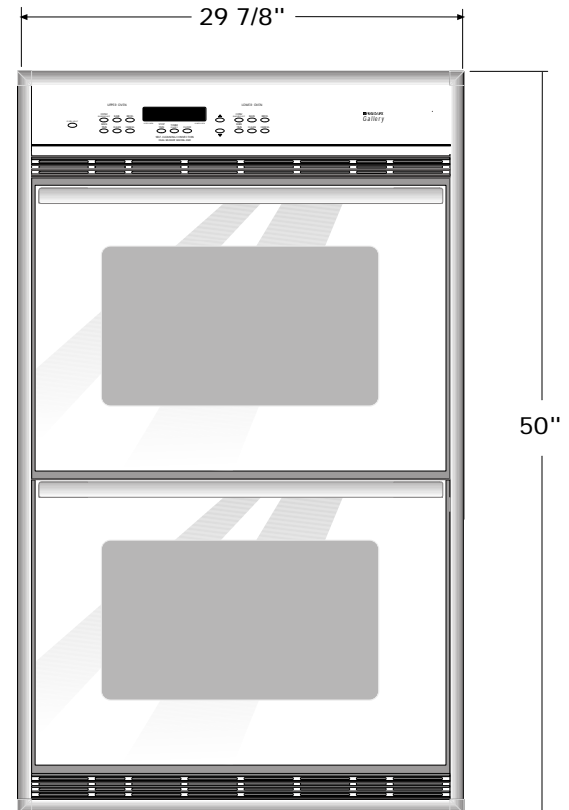

Minuterie: Temps de Cuisson Haut, Temps de Cuisson Bas, Départ & Arrêt, Arrêt de la Minuterie, Monter & Descendre Lumière de four.

Timer / Minuterie:

Electronic Robertshaw with Blue-Green Display /

Electronique Robertshaw avec Affichage Bleu-Vert

Door Features

Caractéristiques de la Porte

Ext. Upper Door Finish / Finition Ext. de la porte du Haut:

Glass White, Almond, Black / Verre Blanc, Amande, Noir

Frame door / Cadre:

Paint Steel Black White, Almond / Acier Peint Noir, Blanc, Almond

Door Liner / Contre Porte:

Porcelain Marlin Blue H-630 / Porcelaine "Marlin Blue" H-630

Door Seal / Scellant Pour Porte:

Fiber Glass S.S. Wire Mesh / Fibre de Verre, Fil D'acier Inoxidable

Handle / Poignée:

31609110 Beta One Piece White, Almond, Gunmetal / 31609110

Barre Une pièce, Blanc Amande, Gunmetal

Door Latch / Loquet de Porte:

Motorized / Motorisé

Ext. Lower Door Finish / Finition Ext. de la porte du Bas:

Glass White, Almond, Black / Verre Blanc, Amande, Noir

Frame door / Cadre:

Paint Steel Black White, Almond / Acier Peint Noir, Blanc, Almond

Door Liner / Contre Porte:

Porcelain Marlin Blue H-630 / Porcelaine "Marlin Blue" H-630

Door Seal / Scellant Pour Porte:

Fiber Glass S.S. Wire Mesh / Fibre de Verre, Fil D'acier Inoxidable

Handle / Poignée:

31609110 Beta One Piece White, Almond, Gunmetal / 31609110

Barre Une pièce, Blanc, Amande, Gunmeta

Door Latch / Loquet de Porte:

Motorized / Motorisé

**Colors
Couleurs**

White EWC 7804 / Blanc EWC 7804

Almond EWC 7002 / Amande EWC 7002

Black EWC7802 / Noir EWC7802

**Literature
Littérature**

English / Anglais

Spanish / Espagnol

Convection cooking Guide / Guide de Cuisson Convection

1-Fact Tag 318100508 / 1-Etiquette 318100508