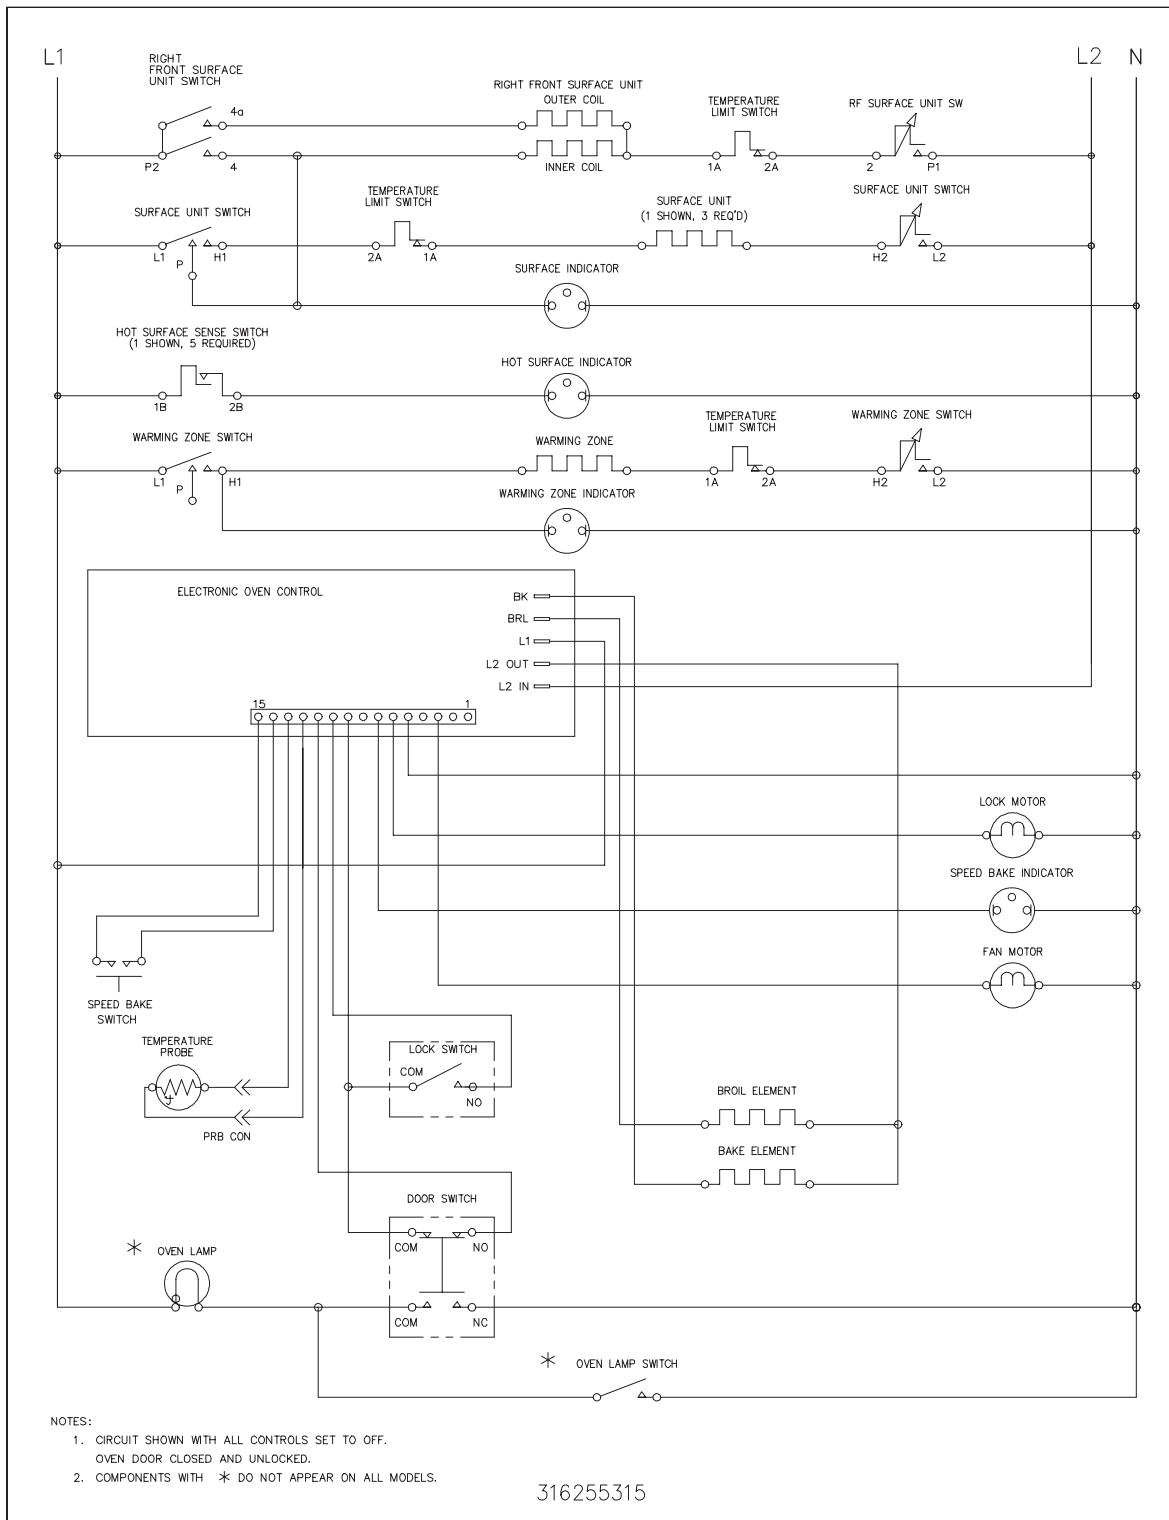

316255315

WARNING
 DISCONNECT POWER BEFORE SERVICING UNIT.

TRACER WIRE: WIRE COLOR NOTED FIRST, STRIPE NEXT. EXAMPLE: GREEN WIRE WITH YELLOW STRIPE.

COLOR CODE

| | | | |
|----|--------|----|--------|
| BK | BLACK | P | PINK |
| BL | BLUE | PR | PURPLE |
| BR | BROWN | R | RED |
| C | COPPER | T | TAN |
| G | GREEN | V | VIOLET |
| GY | GRAY | W | WHITE |
| O | ORANGE | Y | YELLOW |