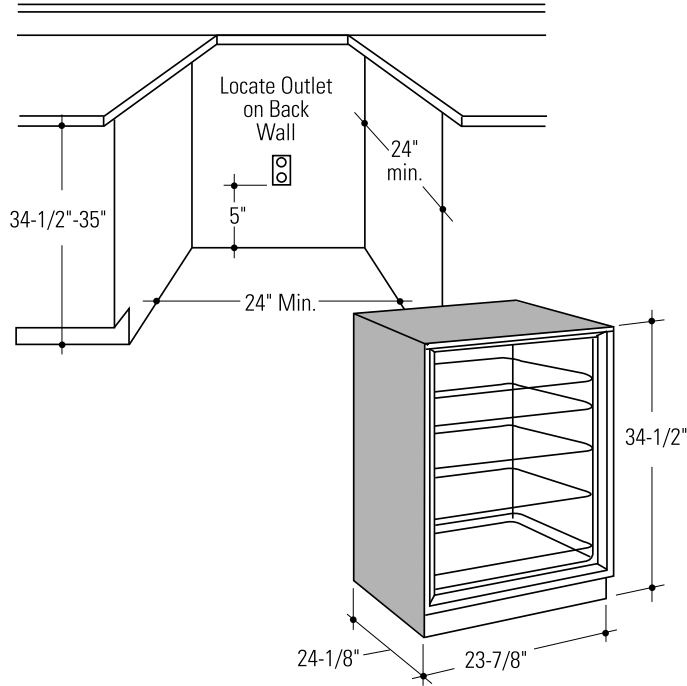

Monogram™

ZDW24Y—Wine Chiller

Dimensions and Specifications (in inches)

Dimensions:

H 34-1/2" (876 mm)
W 23-7/8" (606 mm)
D 24-1/8" (613 mm)

Cutout Dimensions:

H 34-1/2" - 35" (876 - 889 mm)
W 24" min. (610 mm)
D 24" min. (610 mm)

For answers to your GE Monogram™, GE Profile™, GE, Hotpoint and RCA appliance questions, call GE Answer Center® service, 800.626.2000.

Monogram™

ZDW24Y—Wine Chiller

Features and Benefits

- Total Capacity—50 Wine Bottles
- 7 Full-Width Slide-Out Racks
- Adjustable Temperature Control (Low 40s to Mid 60s F.)
- Interior Light with Automatic or Manual Setting
- See-Thru Glass Door
- Built-In or Free-Standing Installation Options
- Model ZDW24Y