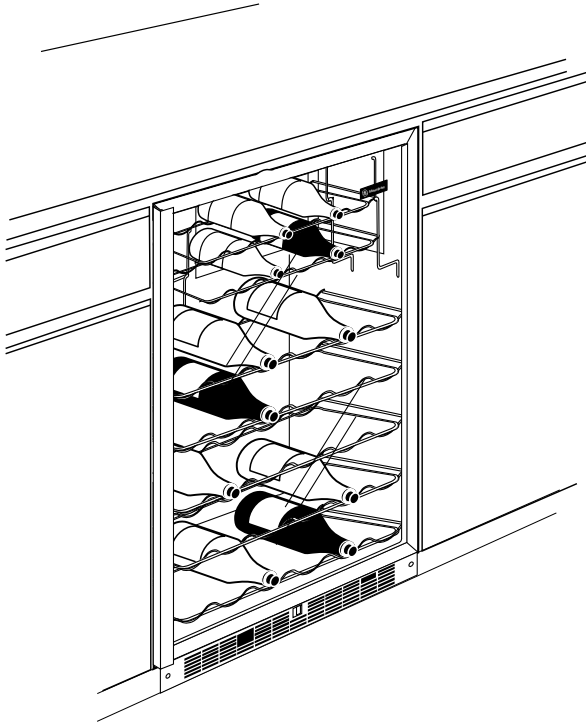

Monogram™

ZDW24Y—Wine Chiller

Dimensions and Specifications (in inches)

Dimensions:

H 34-1/2" (876 mm)
W 23-7/8" (606 mm)
D 24-1/8" (613 mm)

Cutout Dimensions:

H 34-1/2" - 35" (876 - 889 mm)
W 24" min. (610 mm)
D 24" min. (610 mm)

For answers to your GE Monogram™, GE Profile™, GE, Hotpoint and RCA appliance questions, call GE Answer Center® service, 800.626.2000.

Monogram™

ZDW24Y—Wine Chiller

Features and Benefits

- Total Capacity—50 Wine Bottles
- 7 Full-Width Slide-Out Racks
- Adjustable Temperature Control (Low 40s to Mid 60s F.)
- Interior Light with Automatic or Manual Setting
- See-Thru Glass Door
- Built-In or Free-Standing Installation Options
- Model ZDW24Y