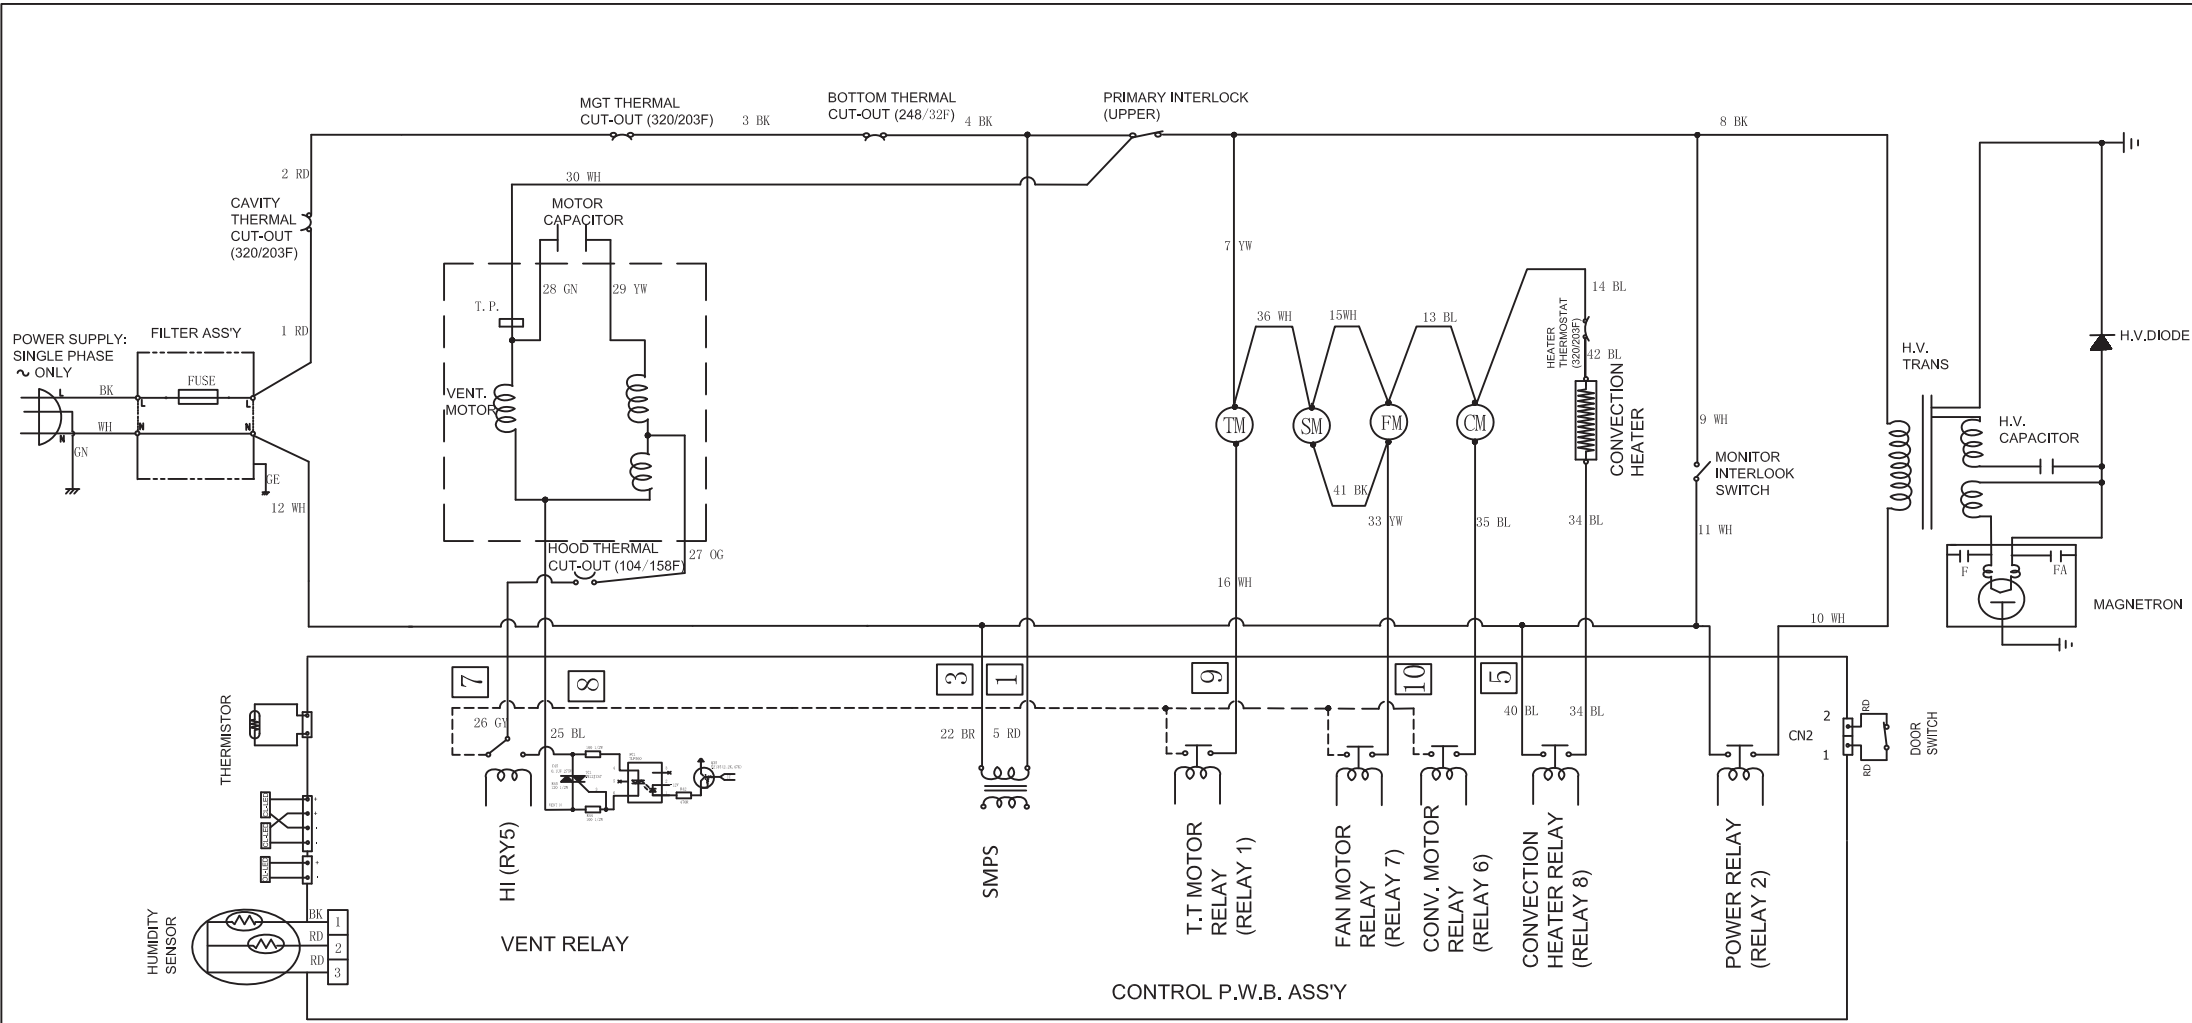

53397# TC951K2I-S1HK SS 电路原理图

PN:261800320106

- NOTE: CPBM3077RF
- | | | | |
|-------------|----------------------------------|-----------|----------|
| (CONDITION) | (CL):OVEN LAMP | OG:ORANGE | BR:BROWN |
| DOOR:CLOSED | (FM):FAN MOTOR | YW:YELLOW | WH:WHITE |
| COOK:OFF | (TM):TURNTABLE MOTOR | RD:RED | BK:BLACK |
| | (SM):STIRRER MOTOR | BL:BLUE | GY:GREY |
| | (CL):COOKTOP LAMP | GN:GREEN | PK:PINK |
| | (CM):CONVECTION MOTOR | | |
| | (DM):DAMPER MOTOR | | |
| | SMPS:SWITCHING MODE POWER SUPPLY | | |