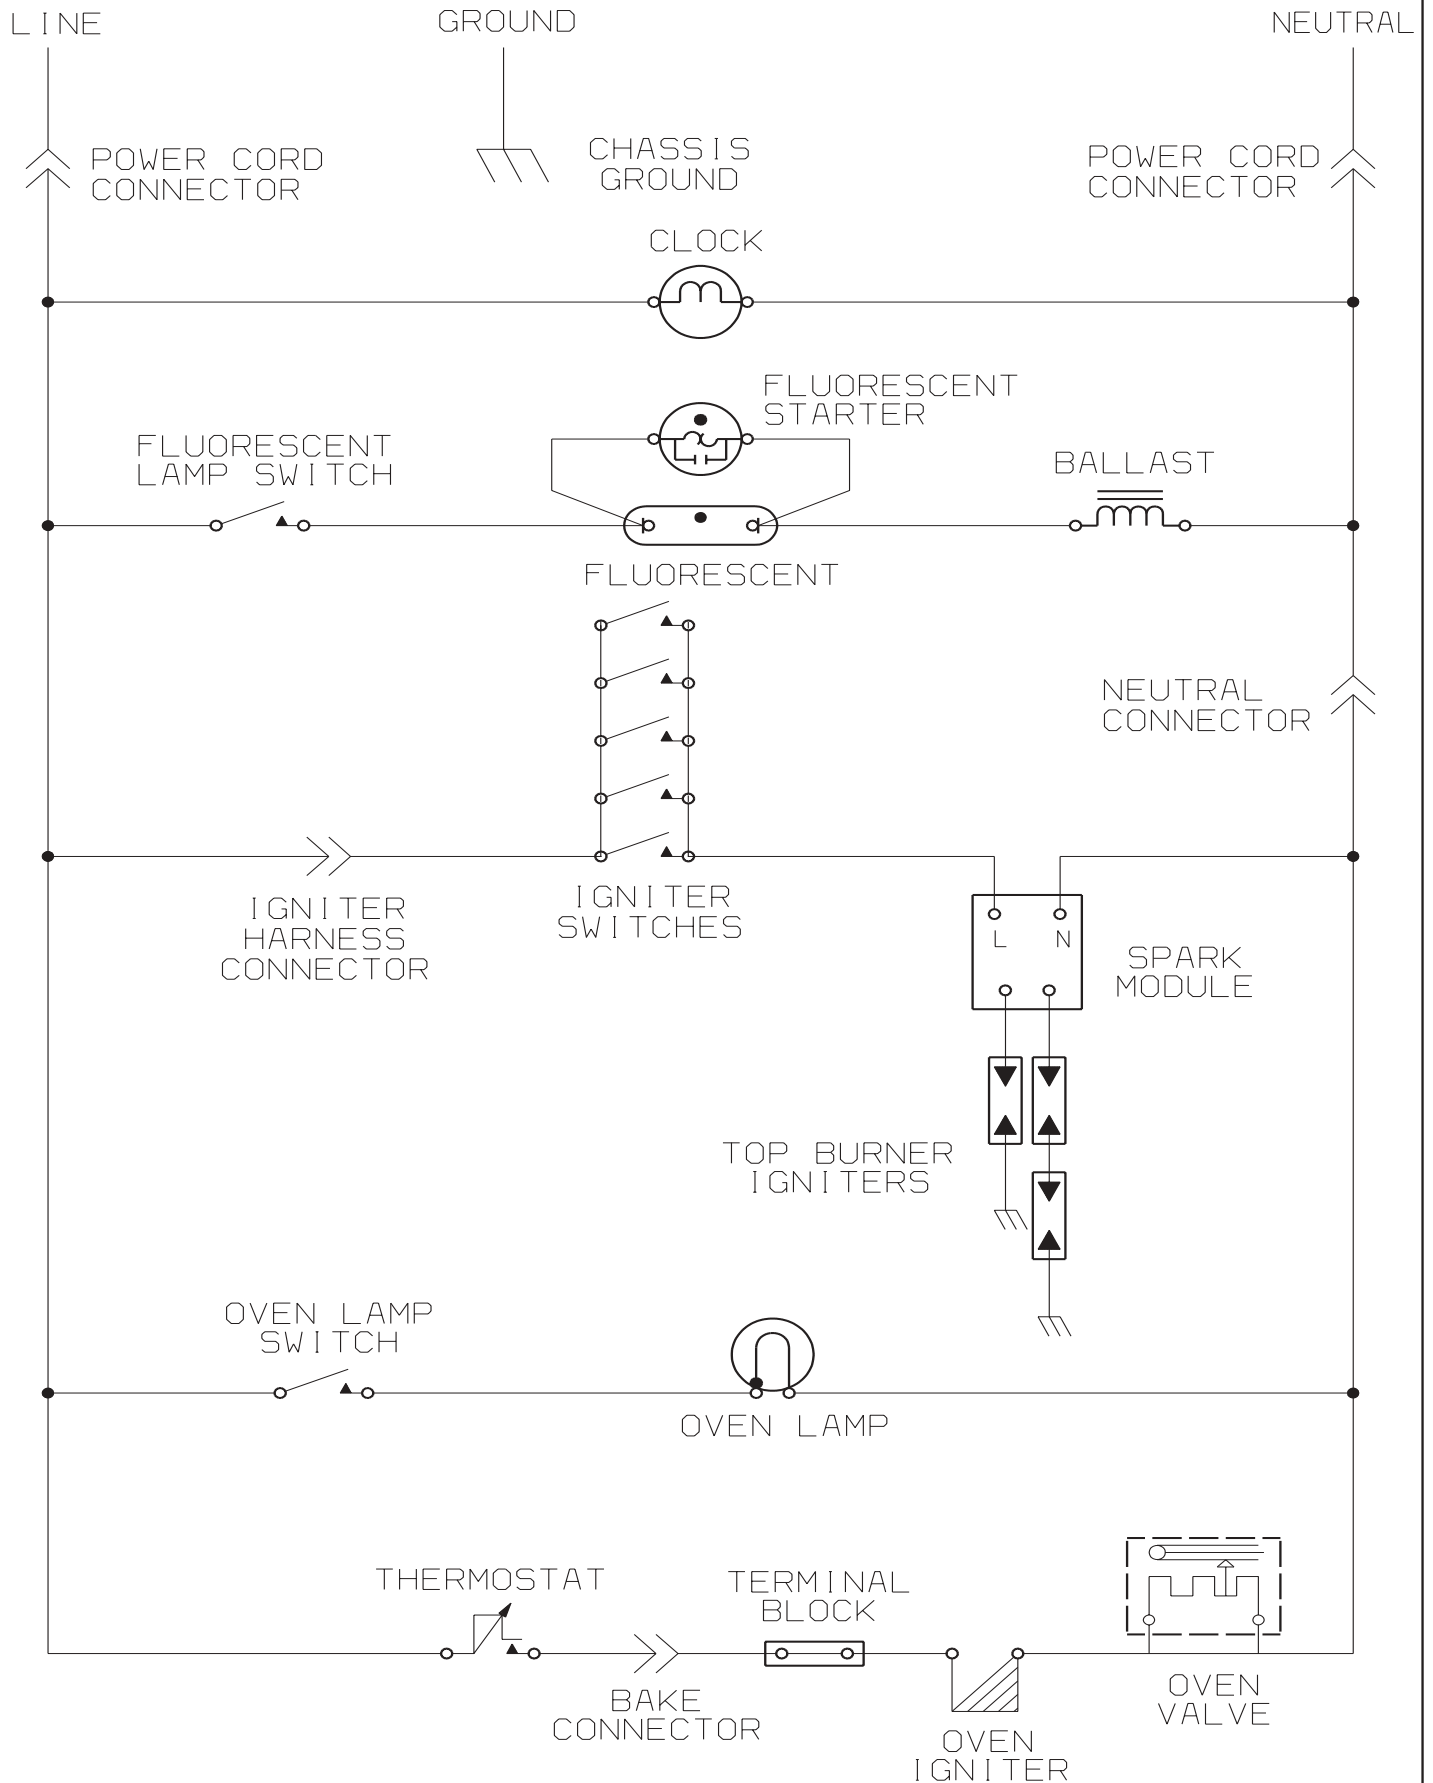

CAUTION:
 LABEL ALL WIRES PRIOR TO DISCONNECTION WHEN SERVICING CONTROLS.
 WIRINGS ERROR CAN CAUSE IMPROPER AND DANGEROUS OPERATION.
 VERIFY PROPER OPERATION AFTER SERVICING.

WARNING
 DISCONNECT POWER
 BEFORE SERVICING UNIT

TRACER WIRE: WIRE COLOR NOTED FIRST,
 STRIPE NEXT.
 EXAMPLE: GREEN WIRE WITH YELLOW STRIPE

G/Y-8

COLOR CODE

B . - BLACK	P . - PINK
BL. - BLUE	PR. - PURPLE
BR. - BROWN	R. - RED
C . - COPPER	T . - TAN
G. - GREEN	V. - VIOLET
GY. - GREY	W. - WHITE
O. - ORANGE	Y. - YELLOW

2	18	125	3173
1	20	125	3173
WIRE	GAGE	TEMP °C	UL STYLE

318045810 REV. A

CAUTION:
 LABEL ALL WIRES PRIOR TO DISCONNECTION WHEN SERVICING CONTROLS.
 WIRINGS ERROR CAN CAUSE IMPROPER AND DANGEROUS OPERATION.
 VERIFY PROPER OPERATION AFTER SERVICING.