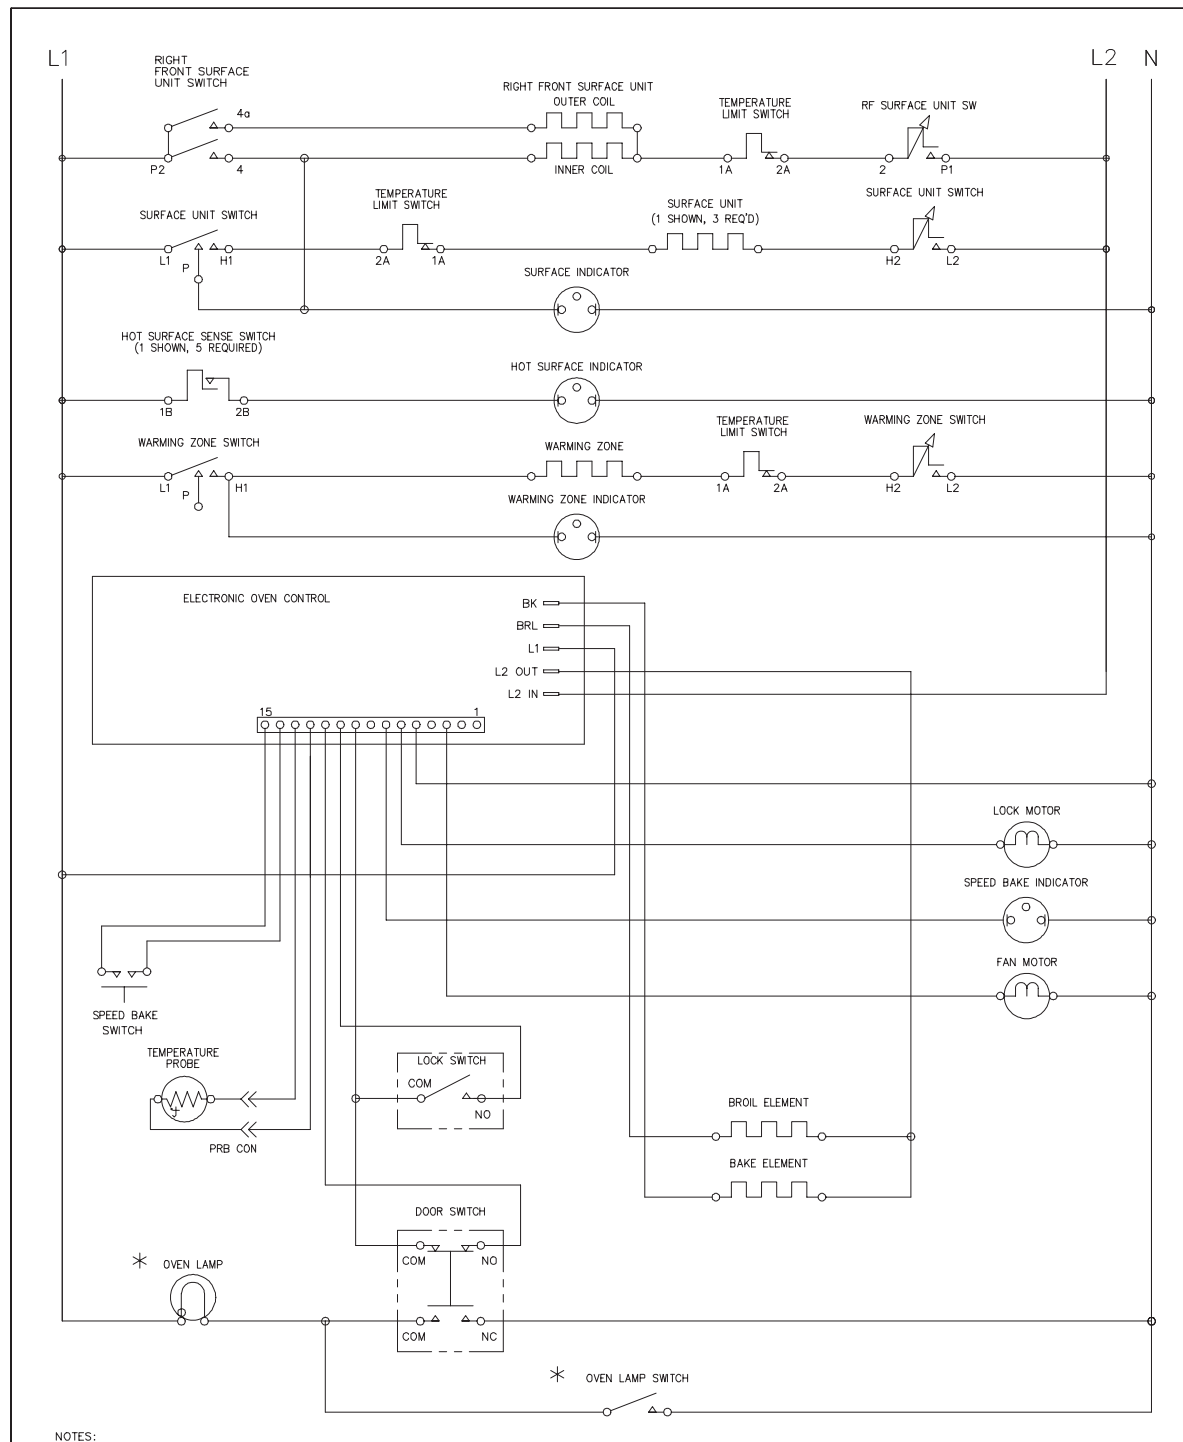

WIRE	AWG	TEMP°C	UL STYLE
11	14	105	1015
10	16	200	3071
9	18	200	3071
8	20	200	3071
7	12	150	3321
6	14	150	3321
5	16	150	3321
4	20	150	3321
3	18	150	3321
2	16	105	1015
1	20	105	1015

WARNING
DISCONNECT POWER BEFORE SERVICING UNIT.

TRACER WIRE: WIRE COLOR NOTED FIRST, STRIPE NEXT. EXAMPLE: GREEN WIRE WITH YELLOW STRIPE.

COLOR CODE

BK	BLACK	P	PINK
BL	BLUE	PR	PURPLE
BR	BROWN	R	RED
C	COPPER	T	TAN
G	GREEN	V	VIOLET
GY	GRAY	W	WHITE
O	ORANGE	Y	YELLOW

316255354

- NOTES:
1. CIRCUIT SHOWN WITH ALL CONTROLS SET TO OFF. OVEN DOOR CLOSED AND UNLOCKED.
 2. COMPONENTS WITH * DO NOT APPEAR ON ALL MODELS.

316255354