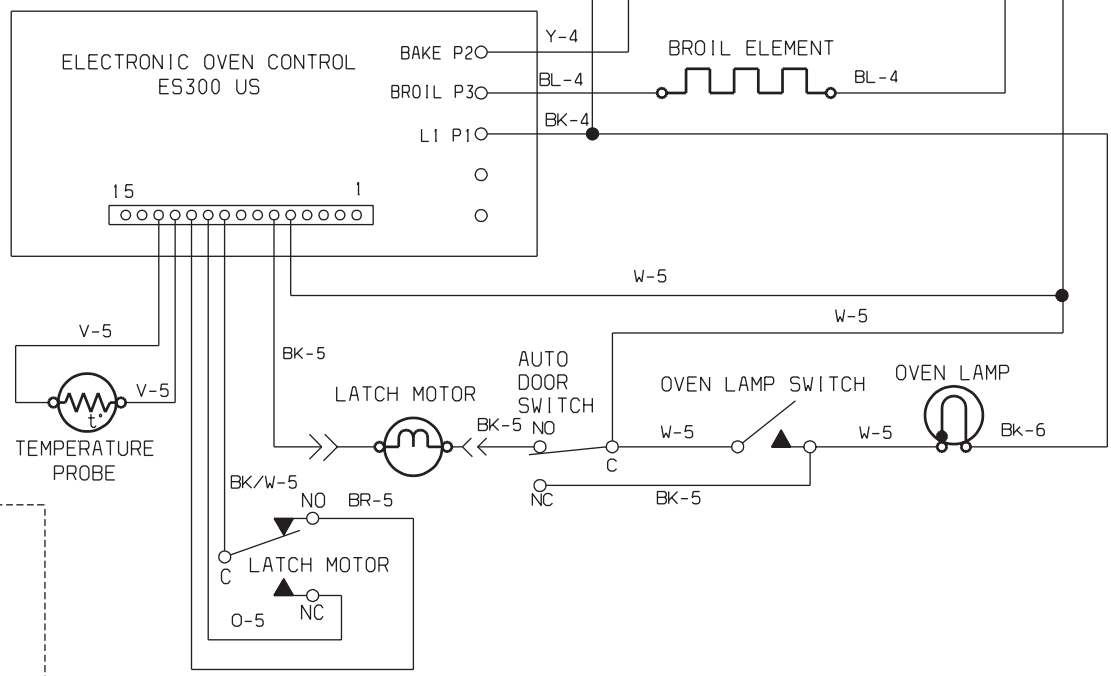

OVEN CIRCUIT / CIRCUIT DU FOUR

WARNING
DISCONNECT POWER BEFORE SERVICING UNIT.

TRACER WIRE: WIRE COLOR NOTED FIRST STRIPE NEXT.
EXAMPLE: RED WIRE WITH WHITE STRIPE.
R/W - 10
COLOR WIRE NO.

COLOR CODE			
BK	BLACK	P	PINK
BL	BLUE	PR	PURPLE
BR	BROWN	R	RED
C	COPPER	T	TAN
G	GREEN	V	VIOLET
GY	GRAY	W	WHITE
O	ORANGE	Y	YELLOW
BK/W	BLACK WITH WHITE STRIPE		

NOTE:
1. OVEN CONDITION: ALL CONTROLS SET TO "OFF". OVEN DOOR CLOSED.
2. "*" THESE COMPONENTS MAY NOT APPEAR ON ALL MODELS.

8	18	105	1015
7	18	200	3122
6	18	125	3173
5	18	150	3321
4	16	150	3321
3	14	150	3321
2	12	150	3321
1	10	150	3321
WIRE NO	GAGE	TEMP C°	UL STYLE