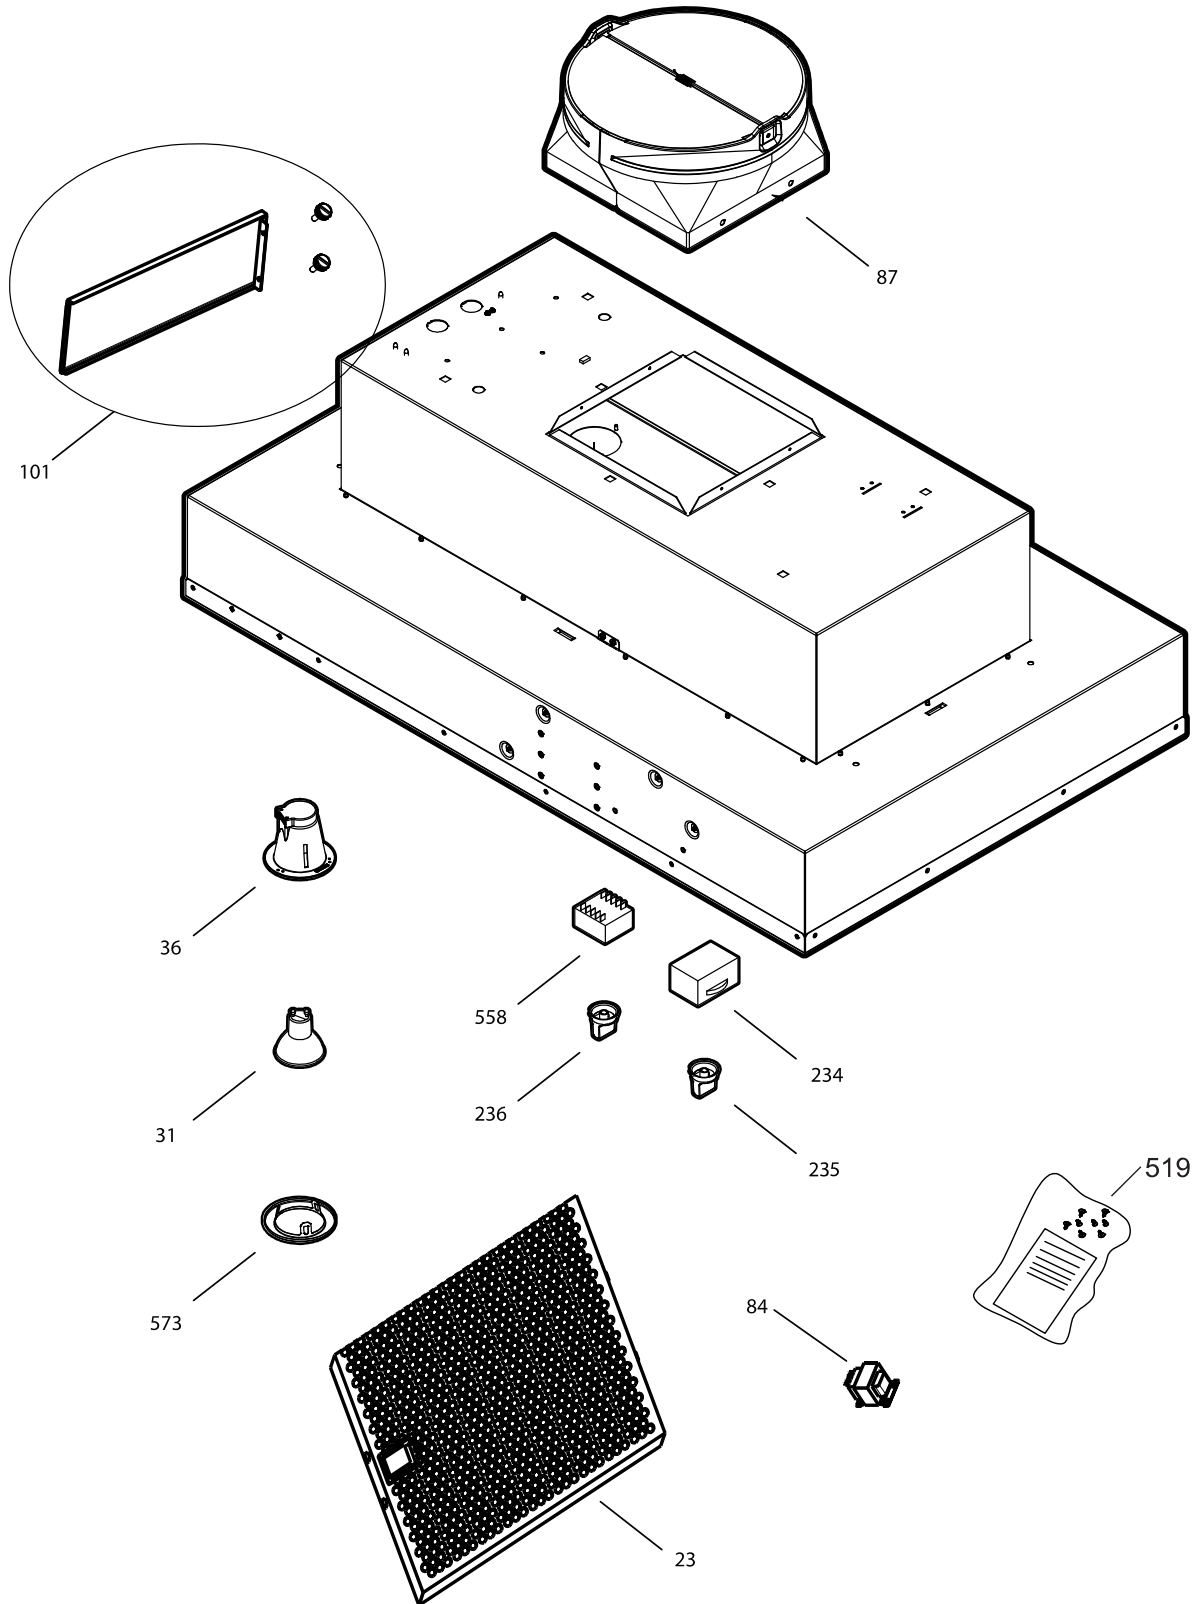

Electrolux Major Appliances

P.O. BOX 8020
CHARLOTTE, NC 28262

Publication No.
5995622619
12/10/19
(EN/SERVICE/KC)
099

RANGE HOOD

Model No.
EI30HI55K / EI36HI55K /
EI48HI55K

REPLACEMENT PARTS

EI30HI55KSA Parts

REPLACEMENT PARTS

Model Index: A EI30HI55K (EI30HI55KSA)
 B EI36HI55K (EI36HI55KSA)
 C EI48HI55K (EI48HI55KSA)

POS. NO	PART NO.		DESCRIPTION
23 #	5304464265	A B C	Filter, grease
31 #	5304466038	A B C	Lamp, halogen, 50 W, 120 V
36 #	5304487848	A B C	Lamp Holder, socket, w/housing
84 #	5304487850	A B C	Transformer
87	5304487841	A B C	Damper, exhaust
101	5304487851	A B C	Spacer, filter
234#	5304487843	A B C	Switch, motor, rotary
235	5304487844	A B C	Knob, motor switch
236	5304487845	A B C	Knob, light switch
519	5304487846	A - -	Hardware, installation, w/user manual
519	5304487847	- B C	Hardware, installation, w/user manual
558#	5304487842	A B C	Switch, light/lamp, rotary
573	5304487849	A B C	Bezel, lamp assembly

WIRING DIAGRAM