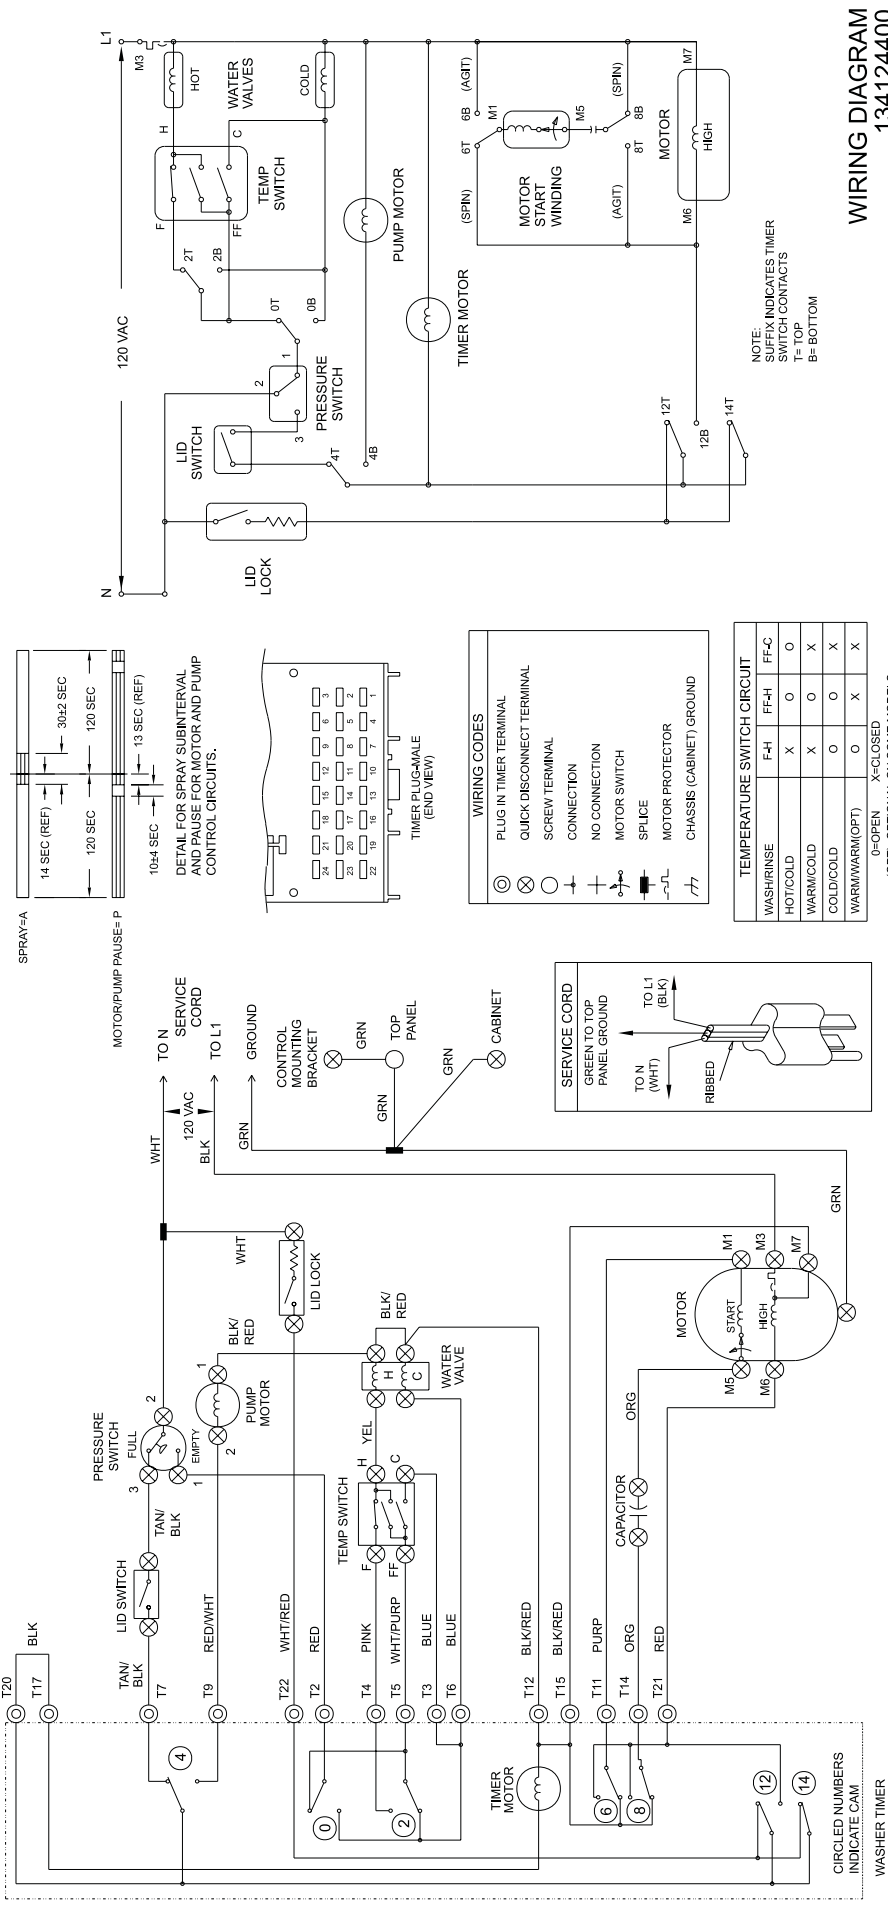

CAUTION: DISCONNECT ELECTRIC CURRENT BEFORE SERVICING

TERM.	REGULAR		OFF		PERM. PRESS		OFF		DELICATE		OFF				
	WASH (16 MIN)	PUMP (6 MIN)	RINSE (4 MIN)	PUMP (10 MIN)	SPIN	WASH (12 MIN)	PUMP (6 MIN)	RINSE (4 MIN)	PUMP (6 MIN)	SPIN		WASH (8 MIN)	PUMP (6 MIN)	RINSE (4 MIN)	PUMP (6 MIN)
0	2														
2	5														
3	3														
4	20														
6	11														
8	14														
10	17														
12	20														
14	20														

NOTE: SUFFIX INDICATES TIMER SWITCH CONTACTS
T= TOP
B= BOTTOM

○=OPEN X=CLOSED
(OPT)=OPTIONAL ON SOME MODELS