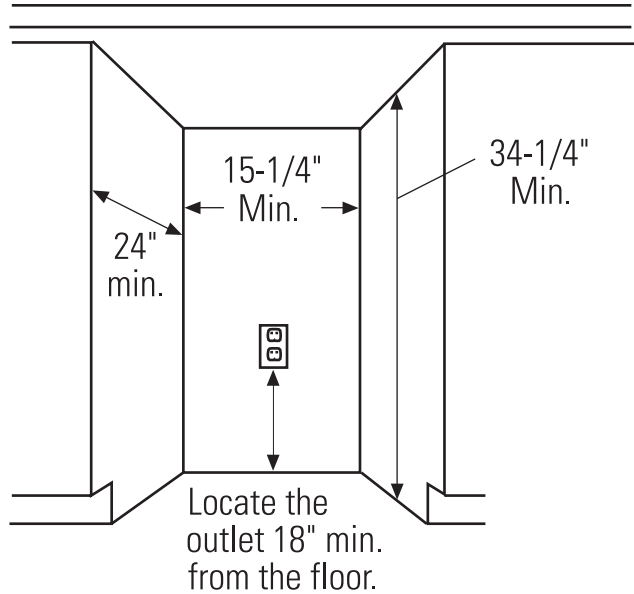

ZCGS150PSS - GE Monogram Stainless Steel 15" Built-In Compactor

Dimensions and Installation Information (in inches)

This compactor is designed as a built-in appliance only. It may be located in any convenient space under a countertop.

DO NOT OPERATE FREE-STANDING because the compactor will tip over when the drawer is pulled out.

Additional Specifications: A 115 Volt, 60 Hz. power supply is required. An individual properly grounded branch circuit protected by a 15- or 20-amp circuit breaker or time delay fuse is recommended. Install a properly grounded 3-prong electrical receptacle recessed into the back wall. Electrical outlet location is critical for proper cord storage when compactor is installed.

If the compactor is to be located in or near a corner of base cabinets, allow 6" minimum clearance from the corner for bag removal from the right side.

Front View (not to scale)

For answers to your Monogram,® GE Profile™ or GE® appliance questions, visit our website at ge.com or call GE Answer Center® service, 800.626.2000.